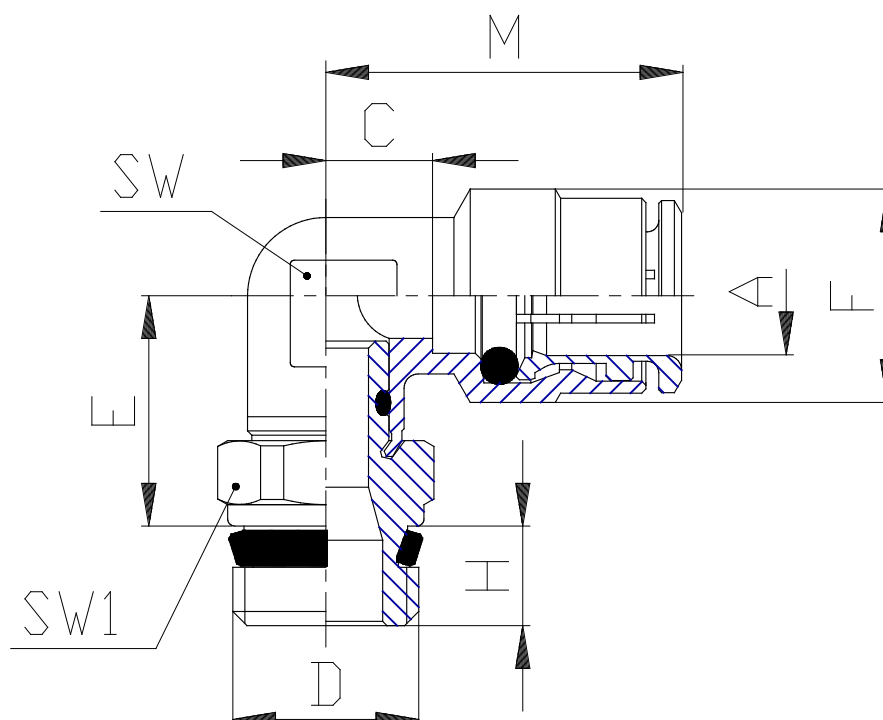

## Mod. S6520 - Series 6000 fittings

Product code: S6520 14-3/8

Datasheet creation date: 10/03/2025 10:30

Check the most updated document online [click here](#)

### TECHNICAL DATA

Mod.	S6520 14-3/8
------	--------------

## Mod. S6520 - Series 6000 fittings

Product code: S6520 14-3/8

### DIMENSIONS

<b>A (mm)</b>	14
<b>D (mm)</b>	G3/8
<b>C (mm)</b>	8.3
<b>E (mm)</b>	21.0
<b>F (mm)</b>	21.5
<b>H (mm)</b>	8.0
<b>M (mm)</b>	28.5
<b>SW (mm)</b>	17
<b>SW1 (mm)</b>	19