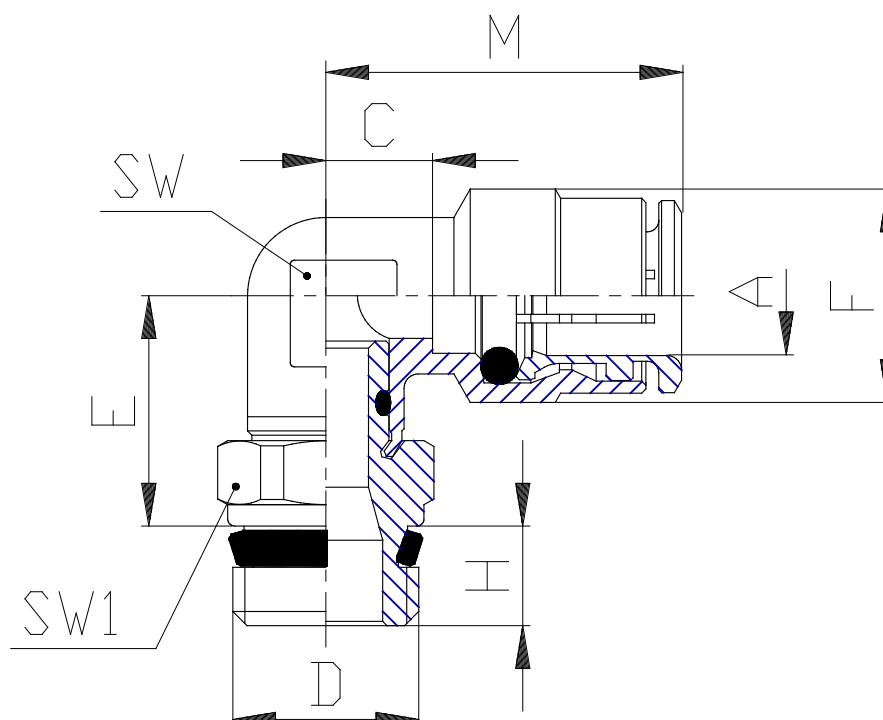

Mod. S6520 - Series 6000 fittings

Product code: S6520 4-1/8

Datasheet creation date: 10/03/2025 10:30

Check the most updated document online [click here](#)

TECHNICAL DATA

Mod.	S6520 4-1/8
------	-------------

Mod. S6520 - Series 6000 fittings

Product code: S6520 4-1/8

DIMENSIONS

A (mm)	4
D (mm)	G1/8
C (mm)	3.5
E (mm)	14.5
F (mm)	9.0
H (mm)	5.5
M (mm)	17.5
SW (mm)	8
SW1 (mm)	12