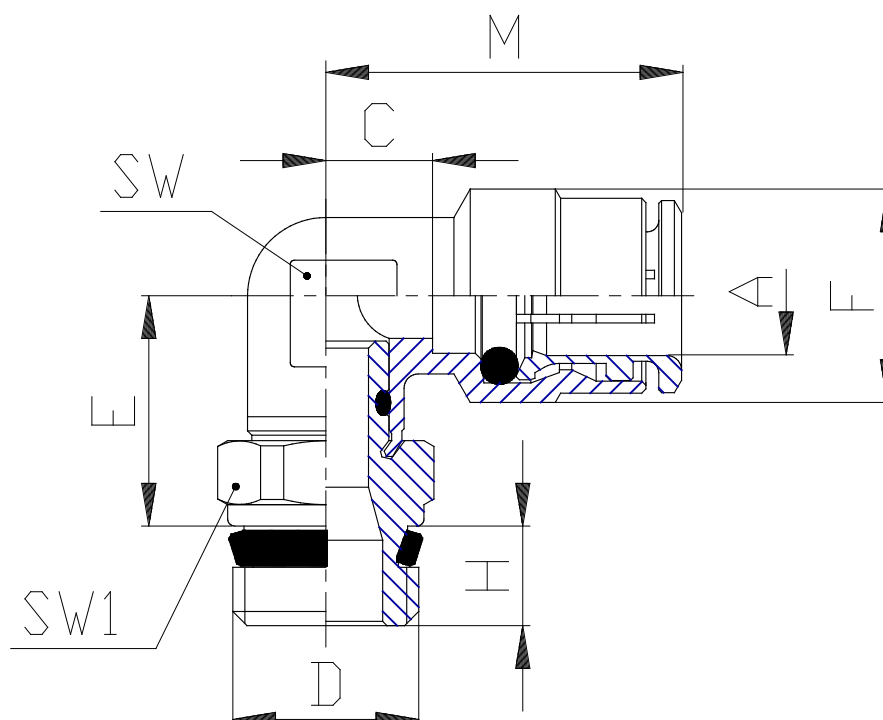

Mod. S6520 - Series 6000 fittings

Product code: S6520 5-1/8

Datasheet creation date: 10/03/2025 10:30

Check the most updated document online [click here](#)

TECHNICAL DATA

Mod.	S6520 5-1/8
------	-------------

Mod. S6520 - Series 6000 fittings

Product code: S6520 5-1/8

DIMENSIONS

A (mm)	5
D (mm)	G1/8
C (mm)	5.5
E (mm)	14.5
F (mm)	10.0
H (mm)	5.5
M (mm)	20.5
SW (mm)	9
SW1 (mm)	12