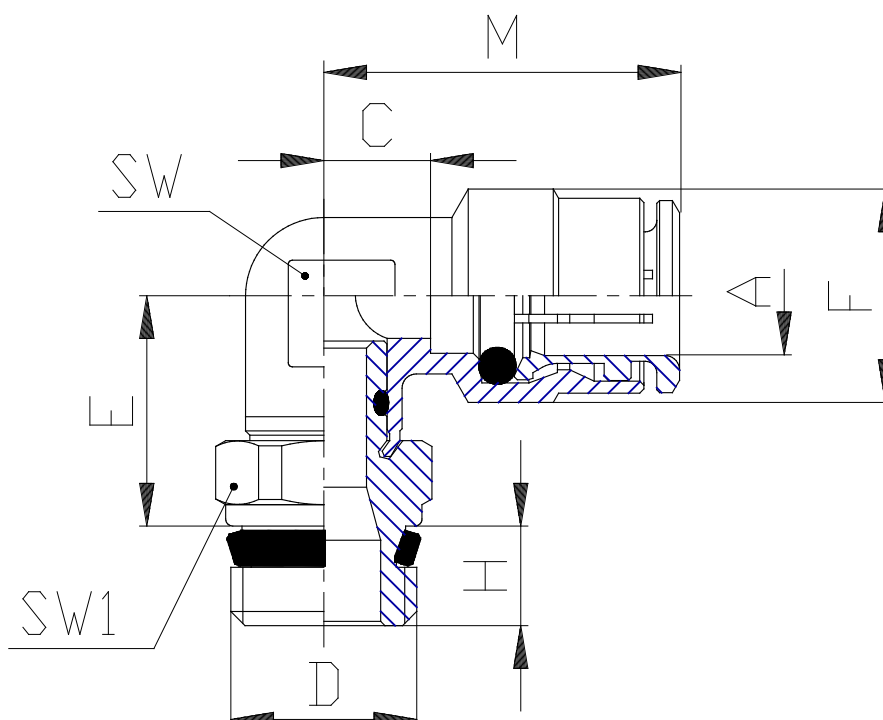

Mod. S6520 - Series 6000 fittings

Product code: S6520 6-3/8

Datasheet creation date: 10/03/2025 10:30

Check the most updated document online [click here](#)

TECHNICAL DATA

Mod.	S6520 6-3/8
------	-------------

Mod. S6520 - Series 6000 fittings

Product code: S6520 6-3/8

DIMENSIONS

A (mm)	6
D (mm)	G3/8
C (mm)	4.0
E (mm)	15.5
F (mm)	12.7
H (mm)	8.0
M (mm)	20.0
SW (mm)	9
SW1 (mm)	19