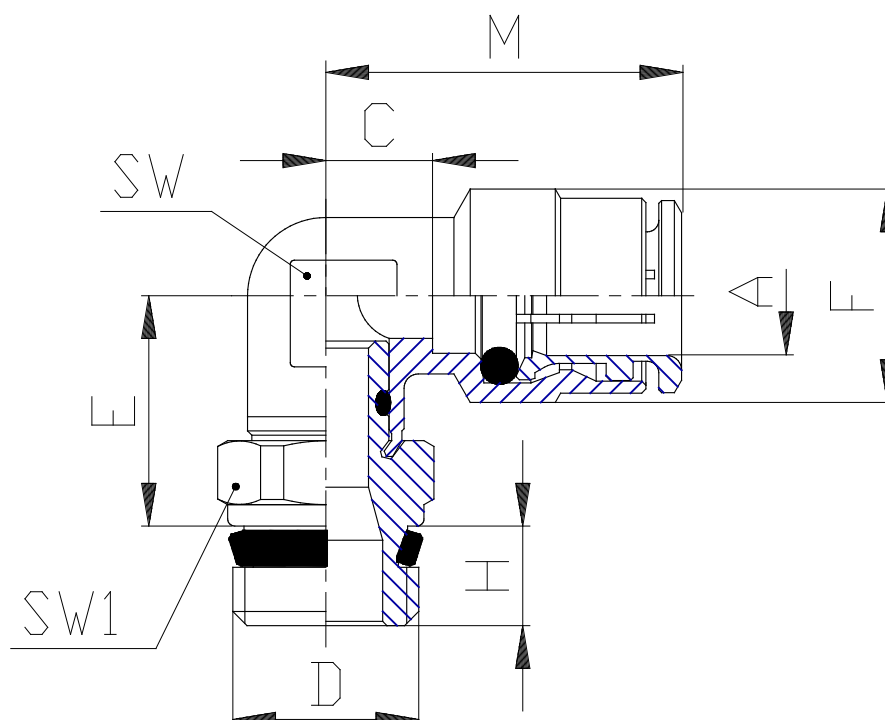

Mod. S6520 - Series 6000 fittings

Product code: S6520 8-1/2

Datasheet creation date: 10/03/2025 10:31

Check the most updated document online [click here](#)

TECHNICAL DATA

Mod.	S6520 8-1/2
------	-------------

Mod. S6520 - Series 6000 fittings

Product code: S6520 8-1/2

DIMENSIONS

A (mm)	8
D (mm)	G1/2
C (mm)	5.0
E (mm)	17.0
F (mm)	14.2
H (mm)	9.0
M (mm)	22.5
SW (mm)	11
SW1 (mm)	22