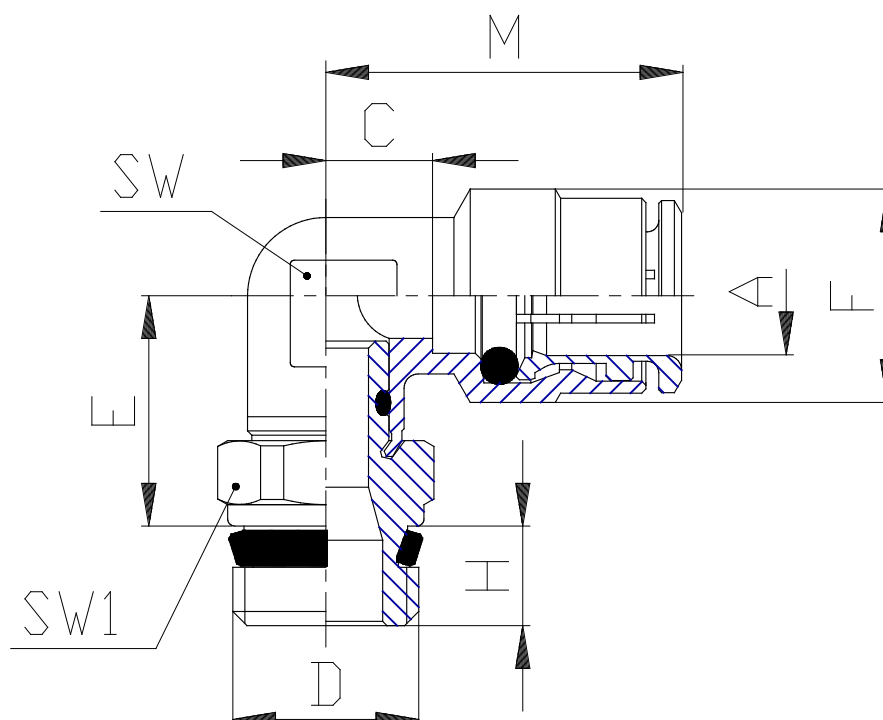

## Mod. S6520 - Series 6000 fittings

Product code: S6520 8-1/4

Datasheet creation date: 10/03/2025 10:31

Check the most updated document online [click here](#)

### TECHNICAL DATA

Mod.	S6520 8-1/4
------	-------------

## Mod. S6520 - Series 6000 fittings

Product code: S6520 8-1/4

### DIMENSIONS

<b>A (mm)</b>	8
<b>D (mm)</b>	G1/4
<b>C (mm)</b>	5.0
<b>E (mm)</b>	16.0
<b>F (mm)</b>	14.2
<b>H (mm)</b>	7.0
<b>M (mm)</b>	22.5
<b>SW (mm)</b>	11
<b>SW1 (mm)</b>	14