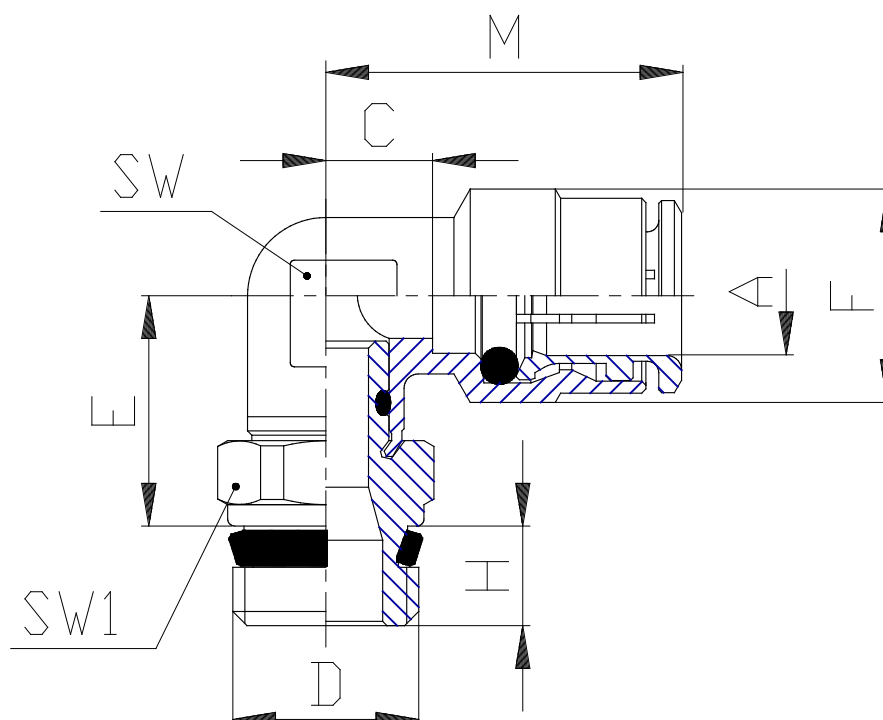

Mod. S6520 - Series 6000 fittings

Product code: S6520 8-1/8

Datasheet creation date: 10/03/2025 10:31

Check the most updated document online [click here](#)

TECHNICAL DATA

Mod.	S6520 8-1/8
------	-------------

Mod. S6520 - Series 6000 fittings

Product code: S6520 8-1/8

DIMENSIONS

A (mm)	8
D (mm)	G1/8
C (mm)	5.0
E (mm)	16.0
F (mm)	14.2
H (mm)	5.5
M (mm)	22.5
SW (mm)	11
SW1 (mm)	12