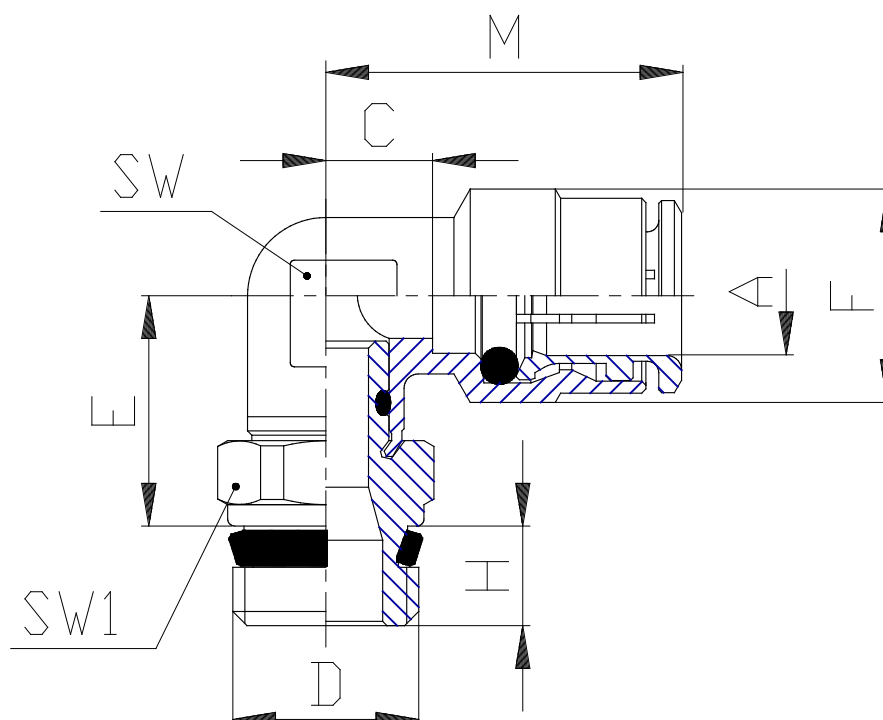

## Mod. S6520 - Series 6000 fittings

Product code: S6520 8-3/8

Datasheet creation date: 10/03/2025 10:31

Check the most updated document online [click here](#)

### TECHNICAL DATA

Mod.	S6520 8-3/8
------	-------------

## Mod. S6520 - Series 6000 fittings

Product code: S6520 8-3/8

### DIMENSIONS

<b>A (mm)</b>	8
<b>D (mm)</b>	G3/8
<b>C (mm)</b>	5.0
<b>E (mm)</b>	16.5
<b>F (mm)</b>	14.2
<b>H (mm)</b>	8.0
<b>M (mm)</b>	22.5
<b>SW (mm)</b>	11
<b>SW1 (mm)</b>	19