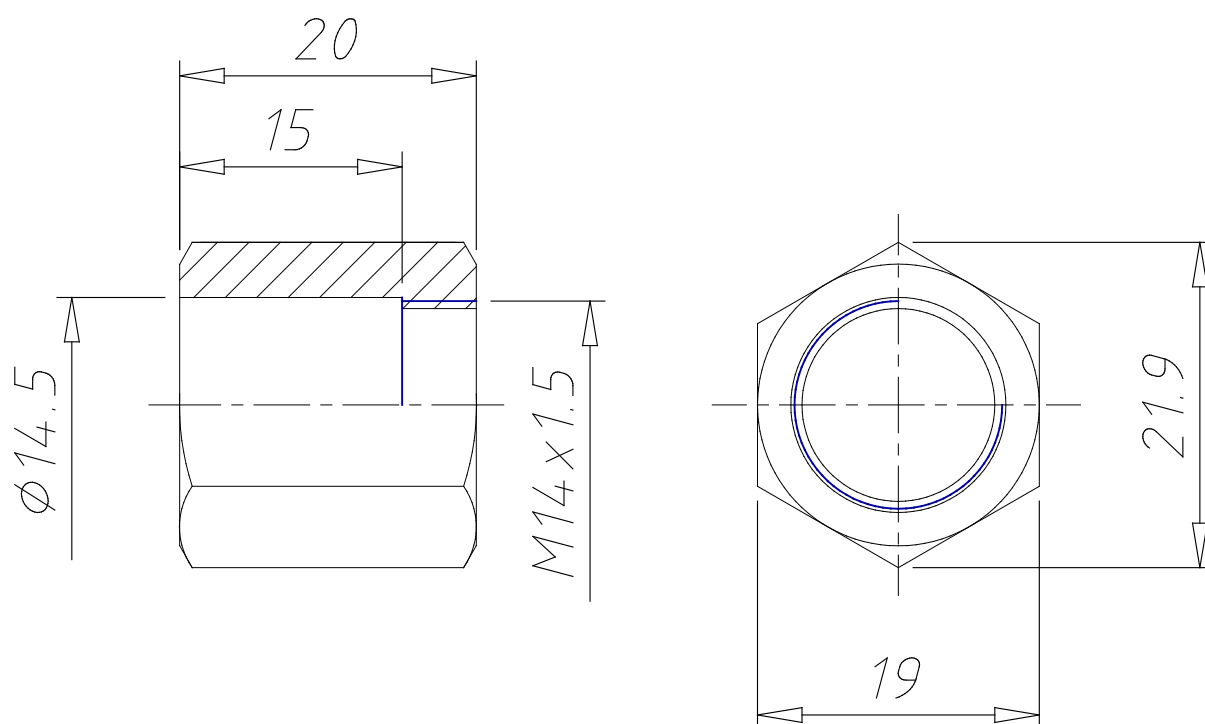

## Adjustable stop collar for stroke regulation - Series SA

Product code: SA-14SC

Datasheet creation date: 07/03/2025 16:05

Check the most updated document online [click here](#)

### TECHNICAL DATA

Series	SA
Mod.	14SC

## Adjustable stop collar for stroke regulation - Series SA

Product code: SA-14SC

### DIMENSIONS

Series	SA
Mod.	14SC