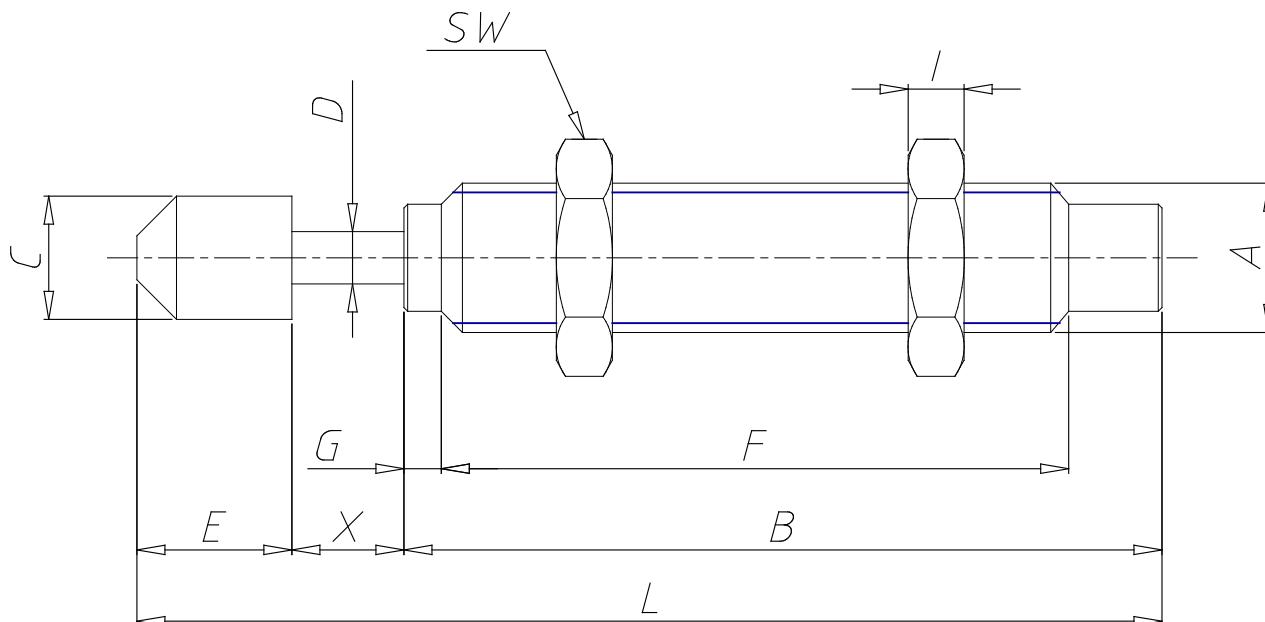

Shock Absorbers, self compensating - Series SA

Product code: SA-2015W

Datasheet creation date: 10/03/2025 00:22

Check the most updated document online [click here](#)

TECHNICAL DATA

Series	SA
Mod.	SA-2015W
Option	W = without cap
Stroke (mm)	15

Shock Absorbers, self compensating - Series SA

Product code: SA-2015W

DIMENSIONS

L (mm)	-
B (mm)	73.0
C (mm)	-
D (mm)	6.0
E (mm)	-
F (mm)	62.0
G (mm)	4
SW (mm)	26.0
I (mm)	8.0