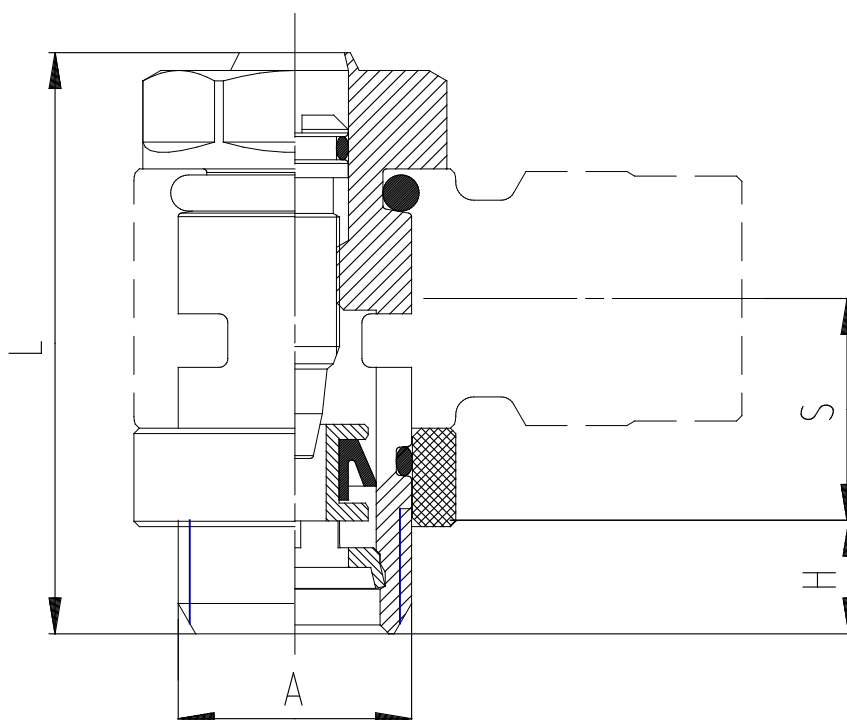

Valves - Series SCU

Product code: SCU 604-1/8

Datasheet creation date: 10/03/2025 12:16

Check the most updated document online [click here](#)

TECHNICAL DATA

Mod.	SCU 604-1/8
------	-------------

Valves - Series SCU

Product code: SCU 604-1/8

DIMENSIONS

A	G1/8
H (mm)	5.0
L (mm)	31.5
S (mm)	12.5
M (mm)	-
SW (mm)	12