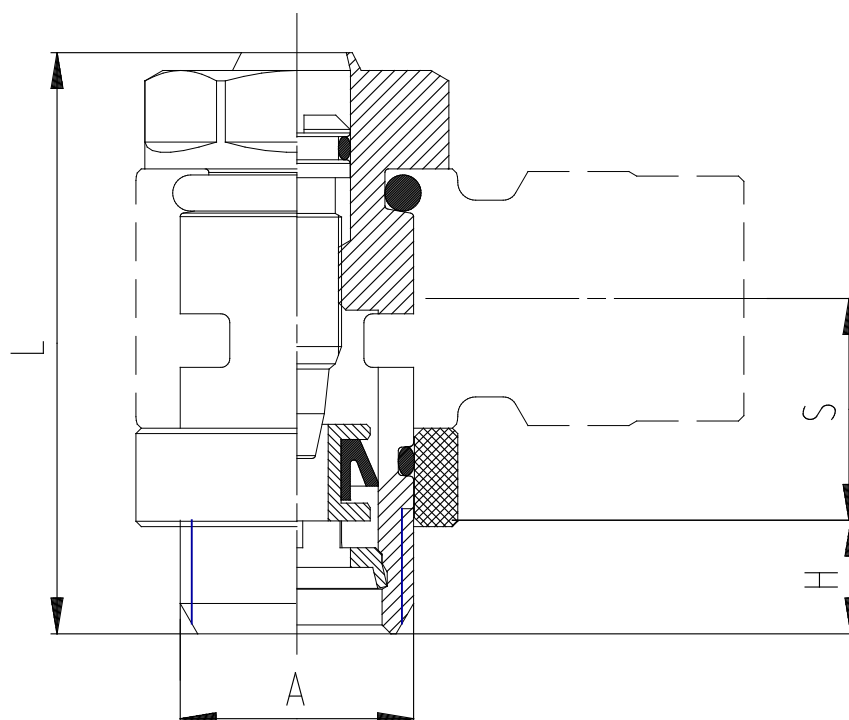

## Valves - Series SCU

Product code: SCU 606-1/4

Datasheet creation date: 10/03/2025 12:16

Check the most updated document online [click here](#)

### TECHNICAL DATA

Mod.	SCU 606-1/4
------	-------------

## Valves - Series SCU

Product code: SCU 606-1/4

### **DIMENSIONS**

<b>A</b>	G1/4
<b>H (mm)</b>	6.0
<b>L (mm)</b>	32.5
<b>S (mm)</b>	12.5
<b>M (mm)</b>	-
<b>SW (mm)</b>	15