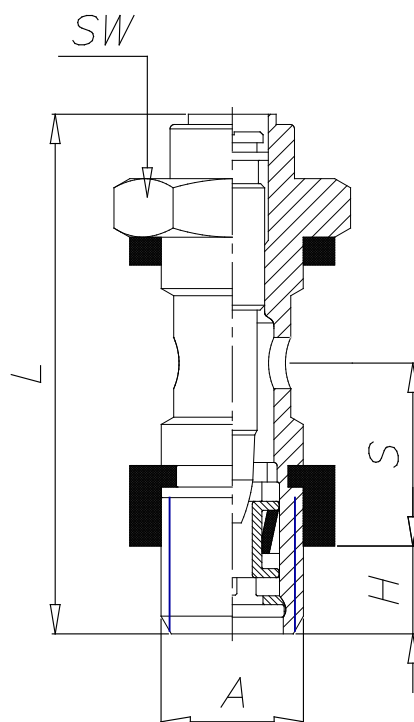

Valves - Series SVU

Product code: SVU 602-M5

Datasheet creation date: 10/03/2025 12:16

Check the most updated document online [click here](#)

TECHNICAL DATA

Mod.	SVU 602-M5
------	------------

Valves - Series SVU

Product code: SVU 602-M5

DIMENSIONS

A	M5
H (mm)	3.5
L (mm)	21.5
S (mm)	5.5
SW (mm)	8
M (mm)	-