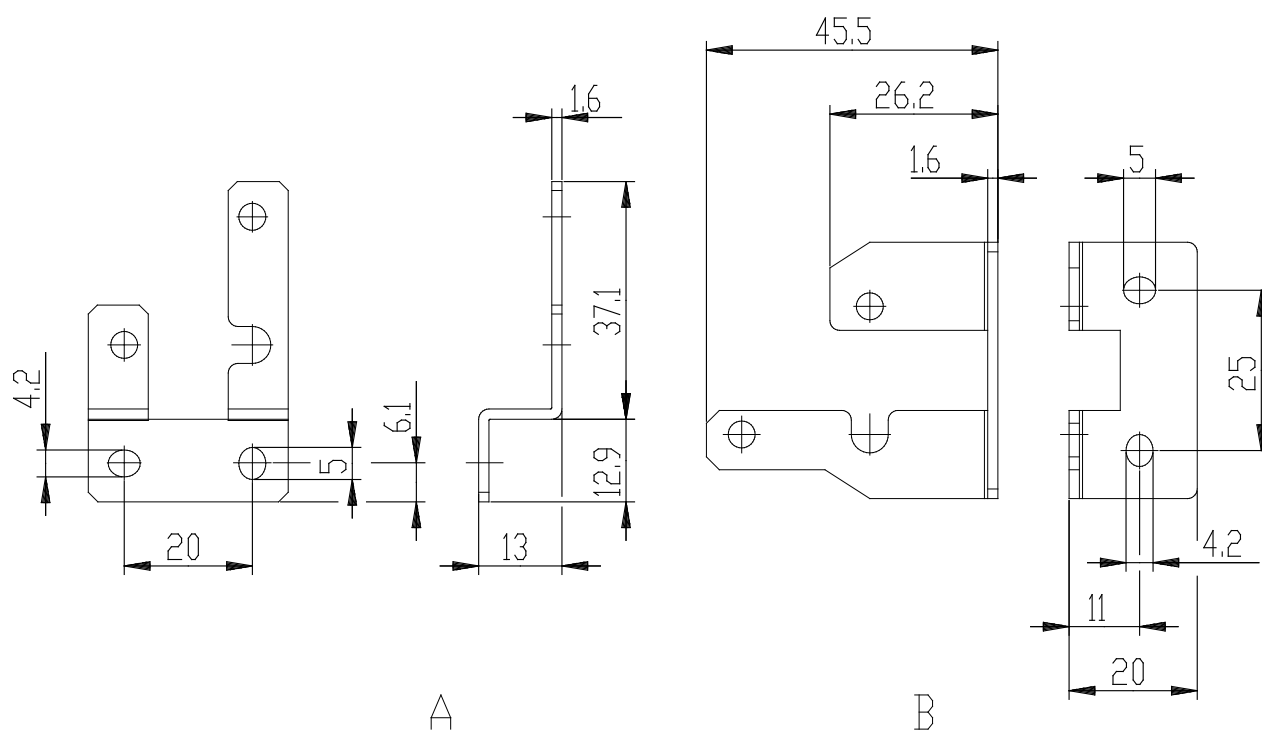

Fixing element - SWCN-B

Product code: SWCN-B

Datasheet creation date: 07/03/2025 14:30

Check the most updated document online [click here](#)

TECHNICAL DATA

Mod.	SWCN-B
------	--------

Fixing element - SWCN-B

Product code: SWCN-B

DIMENSIONS

Mod.	SWCN-B
------	--------