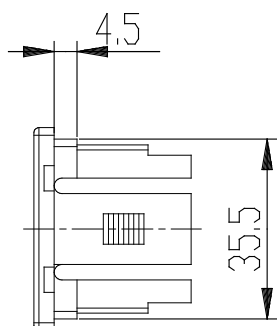

Fixing element - SWCN-F

Product code: SWCN-F

A