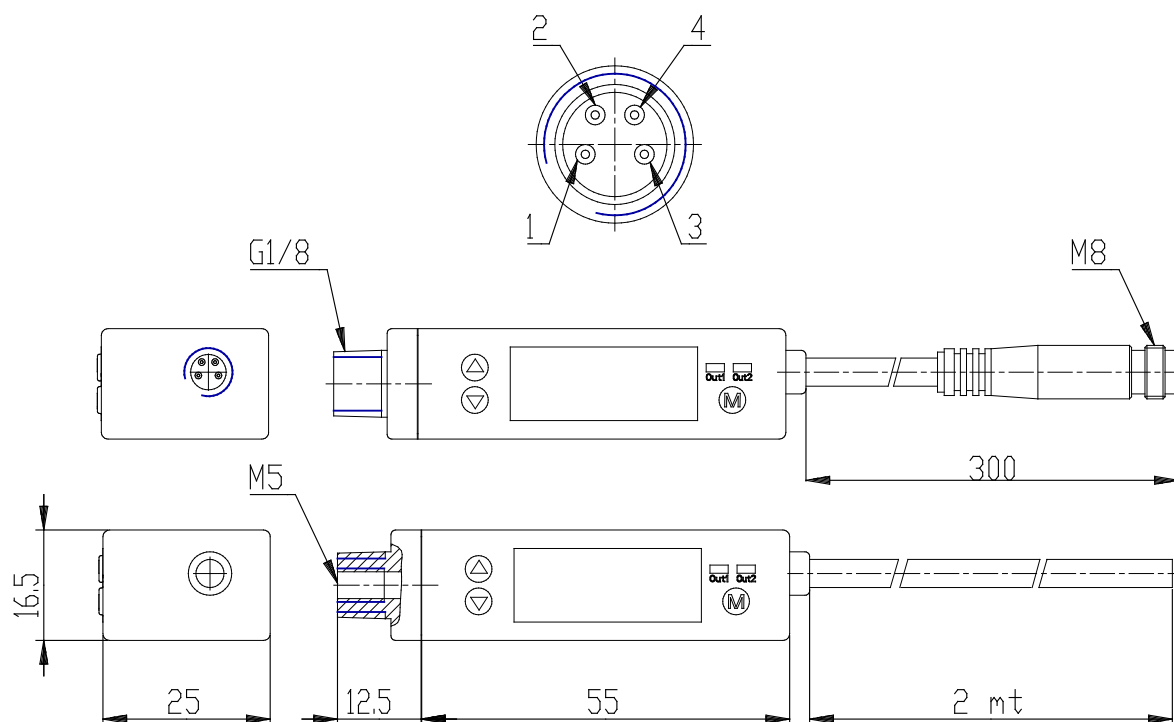

- Vacuum/Pressure switch Series SWDN

Product code: SWDN-P10-P3-2

Datasheet creation date: 10/03/2025 02:39

Check the most updated document online [click here](#)

TECHNICAL DATA

Mod.	SWDN-V01-P3-2
------	---------------

- Vacuum/Pressure switch Series SWDN

Product code: SWDN-P10-P3-2

■ DIMENSIONS

Mod.	SWDN-V01-P3-2
------	---------------