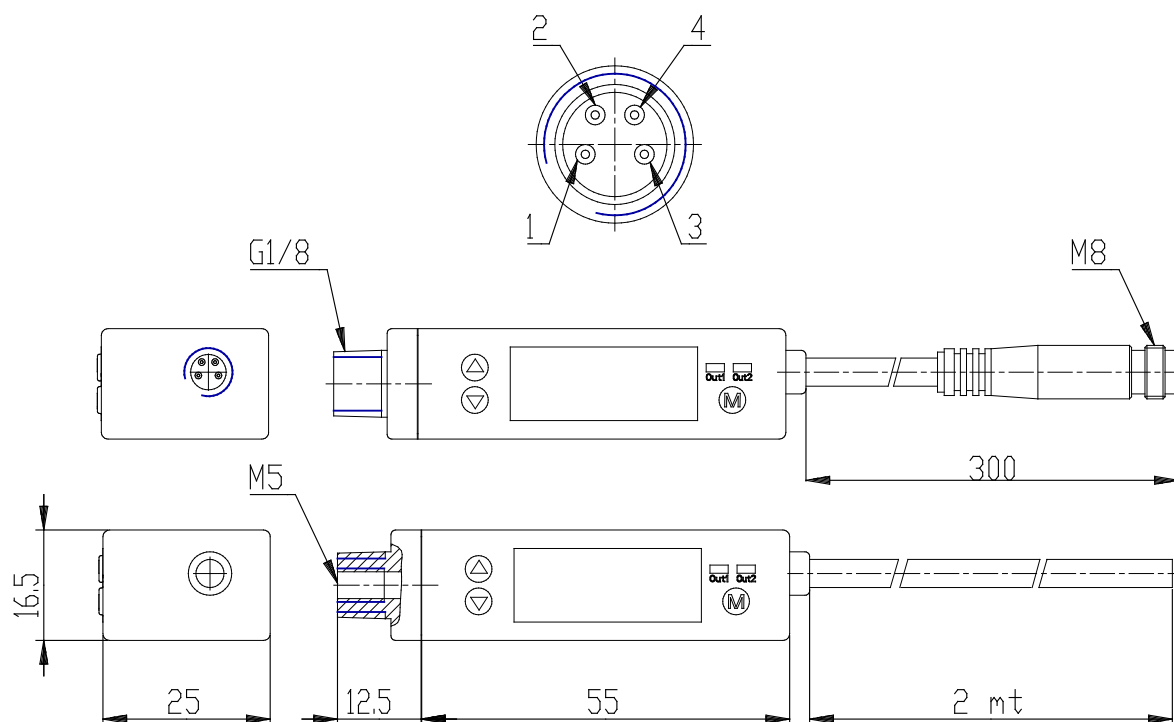

## - Vacuum/Pressure switch Series SWDN

Product code: SWDN-P10-P4-2

Datasheet creation date: 10/03/2025 02:40

Check the most updated document online [click here](#)

### TECHNICAL DATA

Mod.	SWDN-V01-P3-2
------	---------------

## - Vacuum/Pressure switch Series SWDN

Product code: SWDN-P10-P4-2

### **DIMENSIONS**

Mod.	SWDN-V01-P3-2
------	---------------