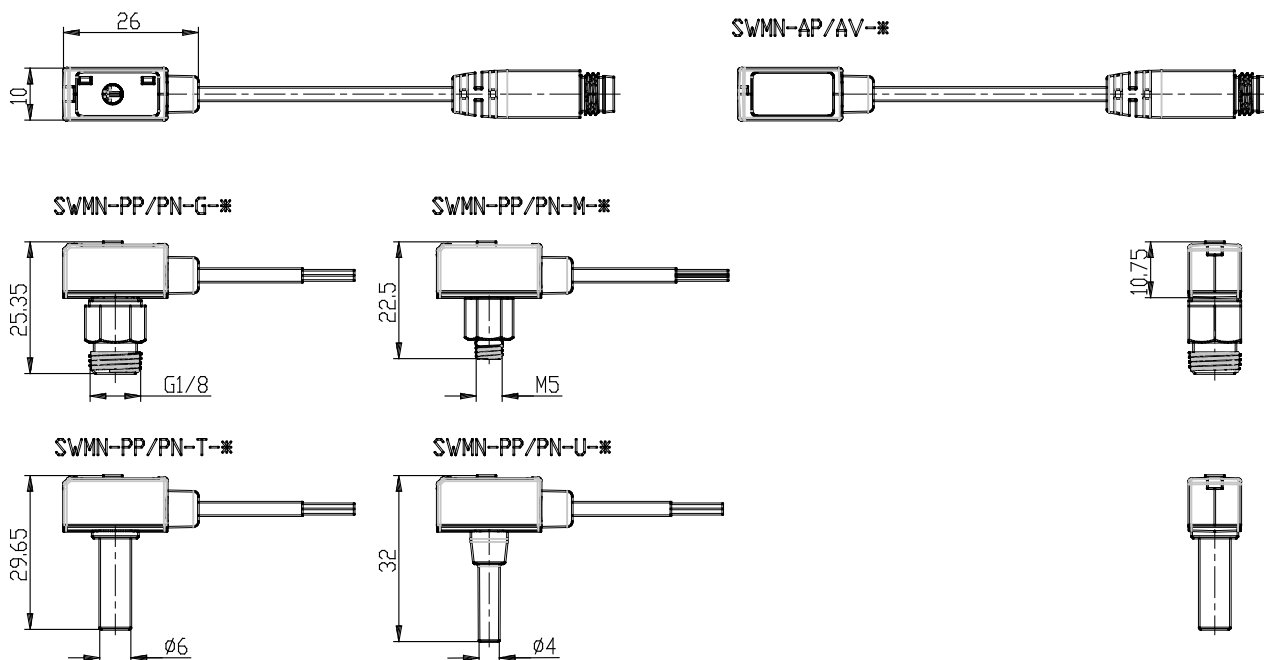

- SWMN series pressure switches

Product code: SWMN-AP-G-M

Datasheet creation date: 10/03/2025 02:40

Check the most updated document online [click here](#)

■ TECHNICAL DATA

- SWMN series pressure switches

Product code: SWMN-AP-G-M

DIMENSIONS