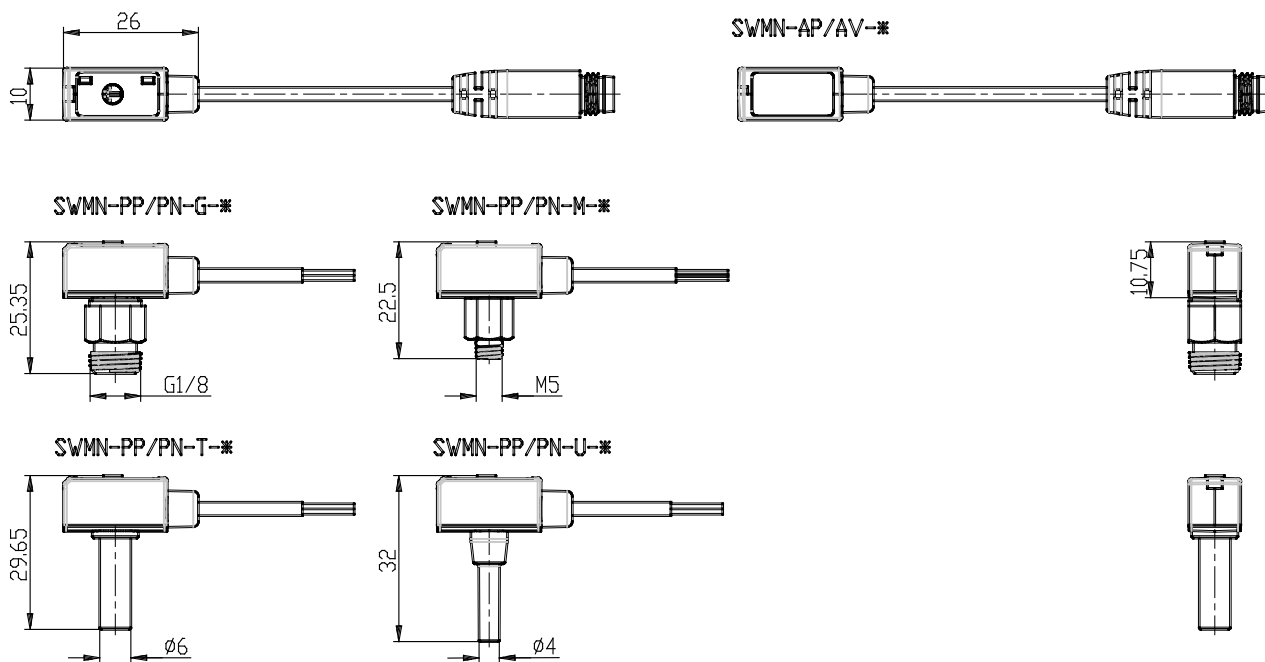

- SWMN series pressure switches

Product code: SWMN-AP-M-2

Datasheet creation date: 10/03/2025 02:40

Check the most updated document online [click here](#)

TECHNICAL DATA

- SWMN series pressure switches

Product code: SWMN-AP-M-2

DIMENSIONS