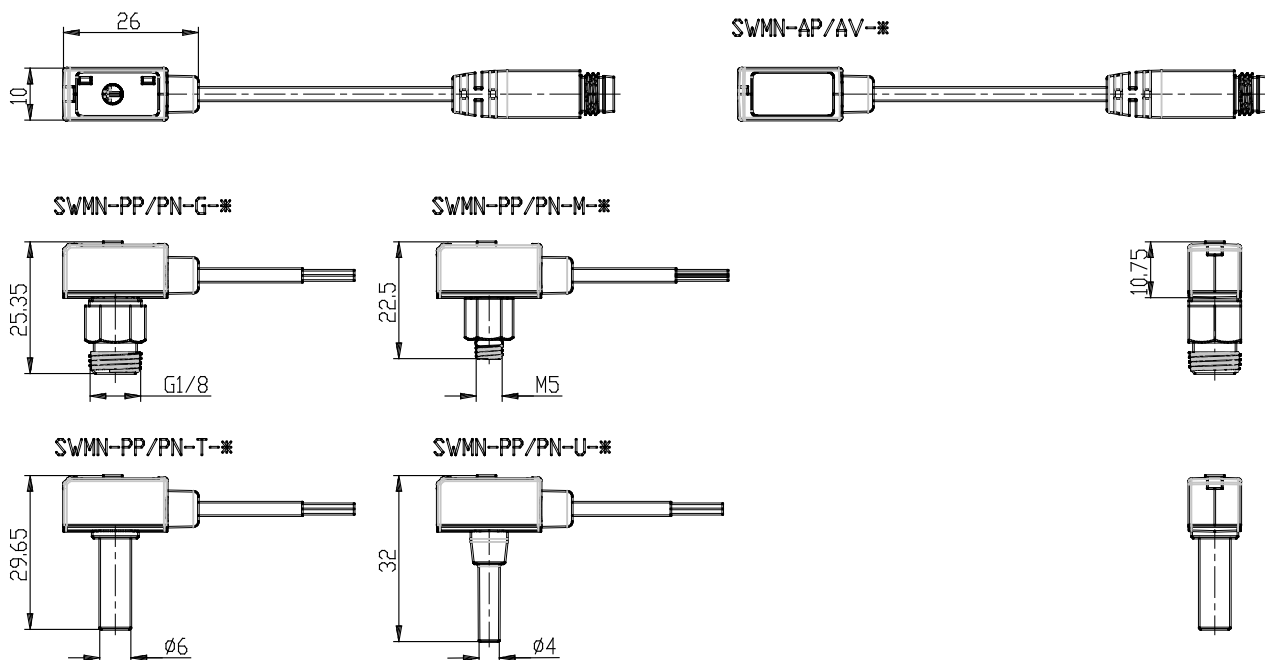

- SWMN series pressure switches

Product code: SWMN-AP-M-M

Datasheet creation date: 10/03/2025 02:40

Check the most updated document online [click here](#)

■ TECHNICAL DATA

- SWMN series pressure switches

Product code: SWMN-AP-M-M

■ DIMENSIONS