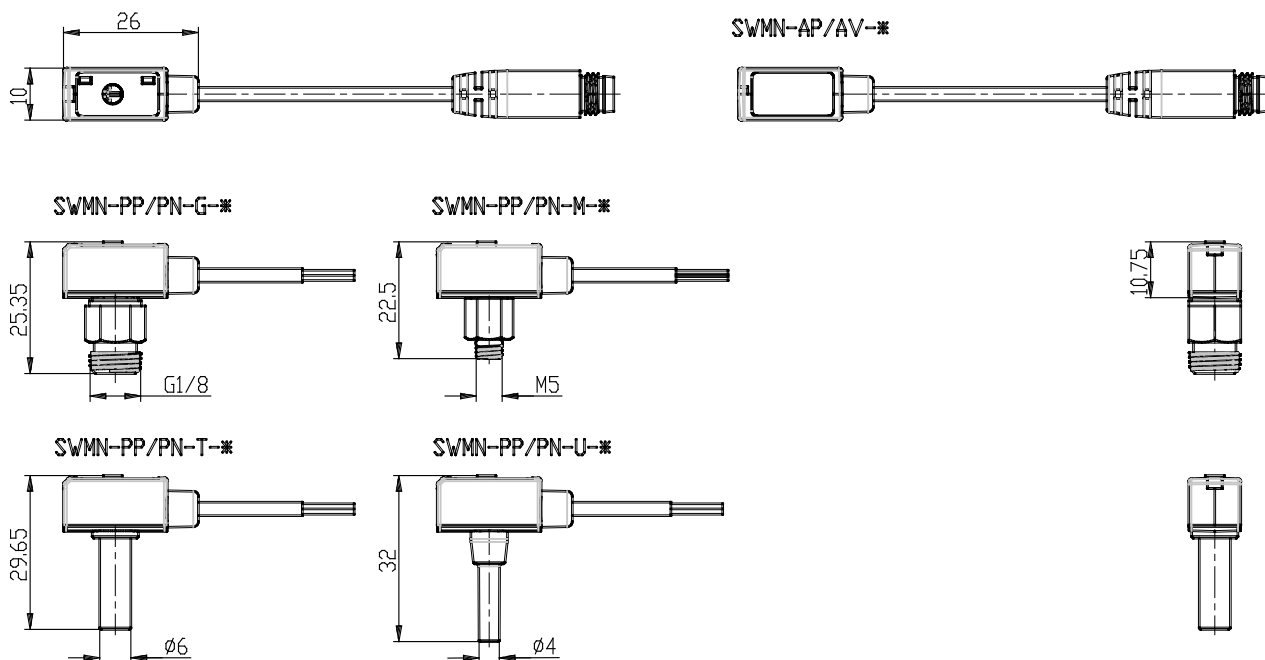

## - SWMN series pressure switches

Product code: SWMN-AP-T-2

Datasheet creation date: 10/03/2025 02:40

Check the most updated document online [click here](#)

### **DIMENSIONS**