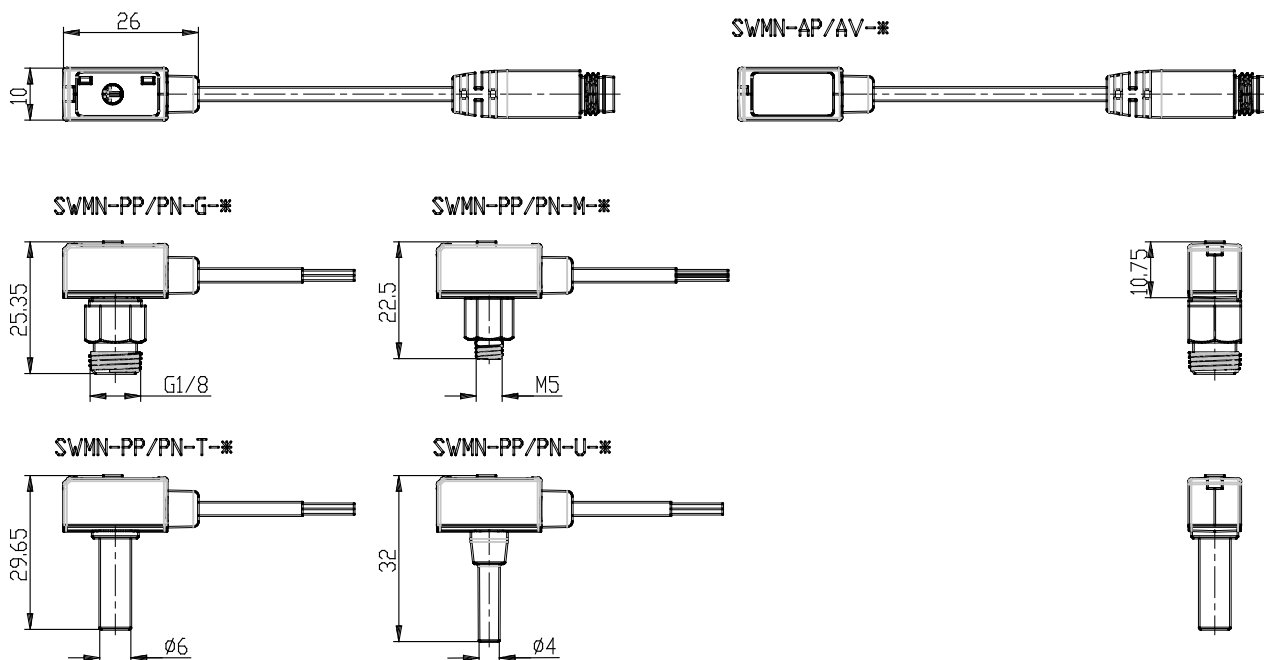

- SWMN series pressure switches

Product code: SWMN-AP-T-M

Datasheet creation date: 10/03/2025 02:40

Check the most updated document online [click here](#)

■ TECHNICAL DATA

- SWMN series pressure switches

Product code: SWMN-AP-T-M

DIMENSIONS