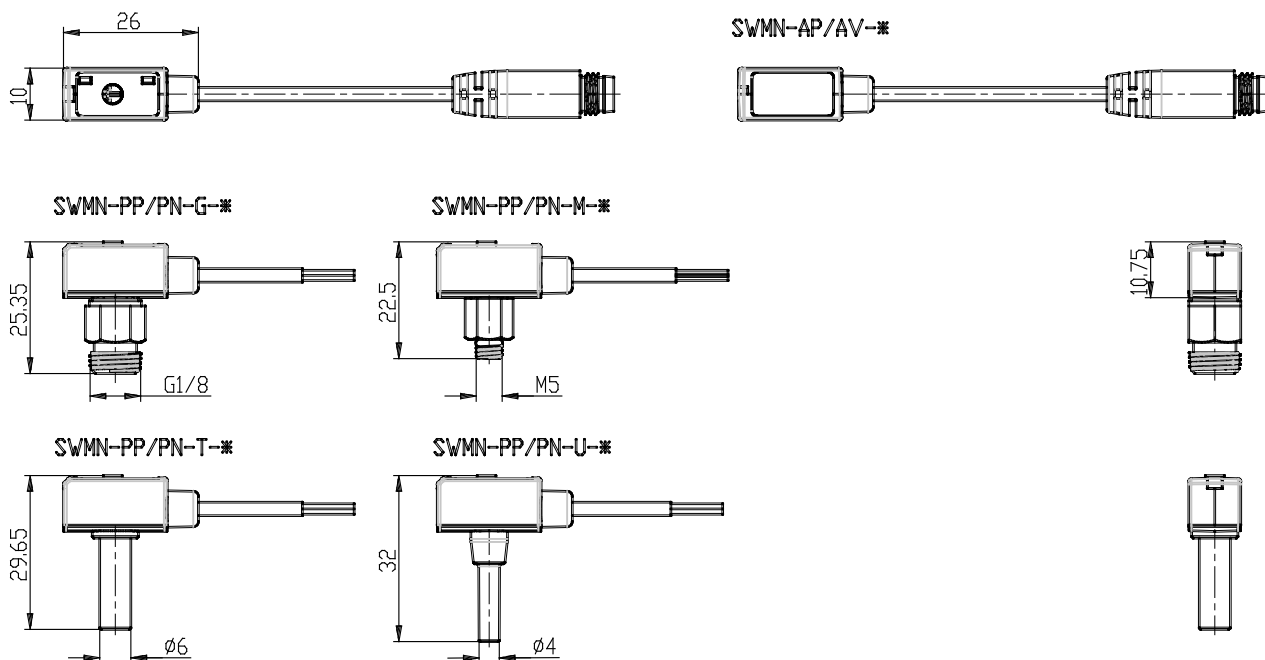

## - SWMN series pressure switches

Product code: SWMN-PN-G-2

Datasheet creation date: 10/03/2025 02:40

Check the most updated document online [click here](#)

### **DIMENSIONS**