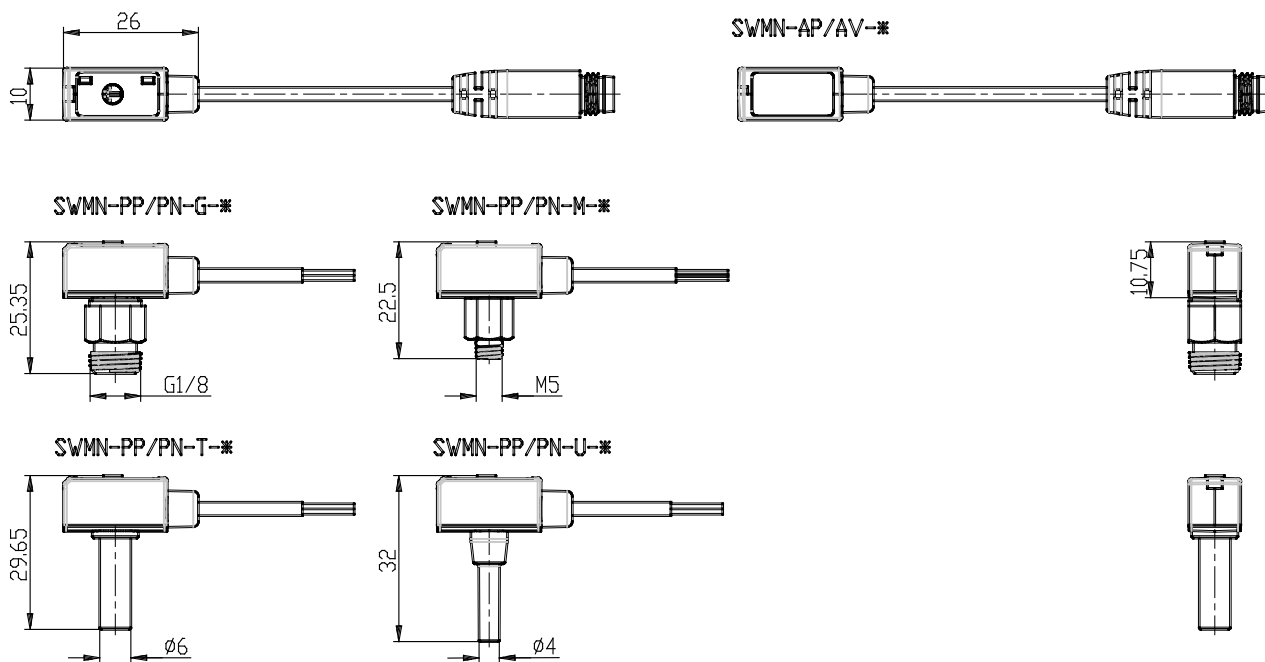

- SWMN series pressure switches

Product code: SWMN-PN-G-M

Datasheet creation date: 10/03/2025 02:40

Check the most updated document online [click here](#)

■ TECHNICAL DATA

- SWMN series pressure switches

Product code: SWMN-PN-G-M

■ DIMENSIONS