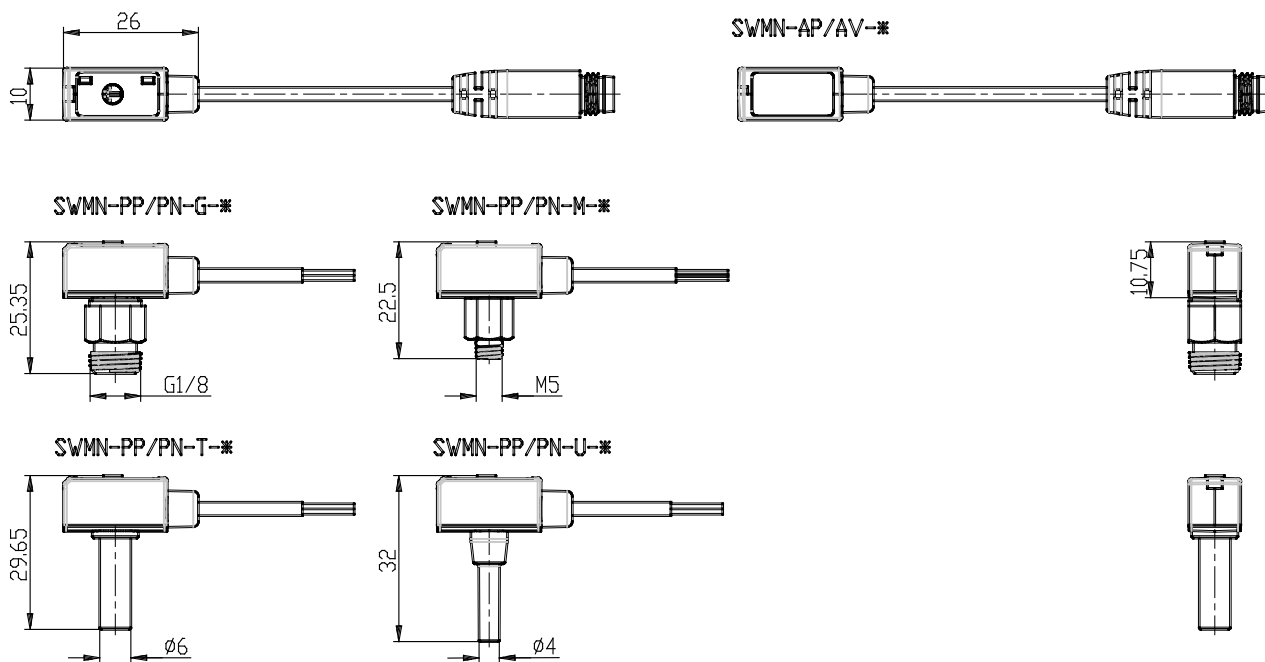

- SWMN series pressure switches

Product code: SWMN-PN-M-2

Datasheet creation date: 10/03/2025 02:40

Check the most updated document online [click here](#)

■ TECHNICAL DATA

- SWMN series pressure switches

Product code: SWMN-PN-M-2

DIMENSIONS