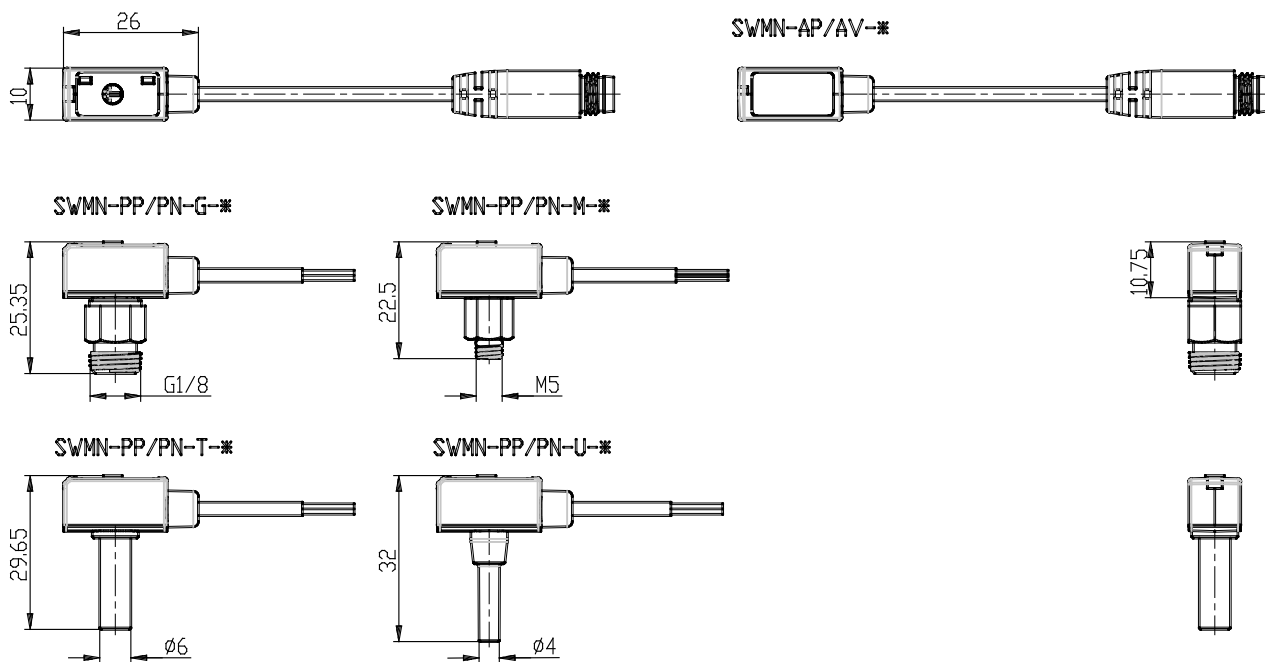

- SWMN series pressure switches

Product code: SWMN-PN-T-2

Datasheet creation date: 10/03/2025 02:40

Check the most updated document online [click here](#)

■ TECHNICAL DATA

- SWMN series pressure switches

Product code: SWMN-PN-T-2

DIMENSIONS