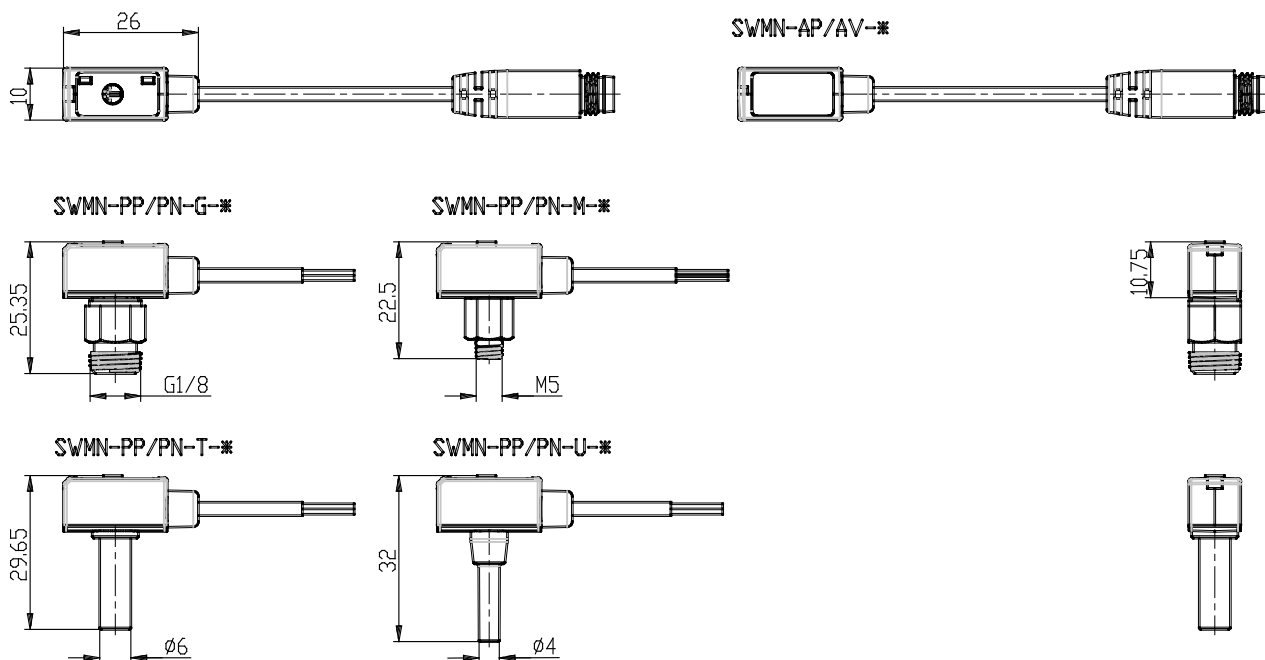

- SWMN series pressure switches

Product code: SWMN-PN-T-M

Datasheet creation date: 10/03/2025 02:40

Check the most updated document online [click here](#)

■ TECHNICAL DATA

- SWMN series pressure switches

Product code: SWMN-PN-T-M

DIMENSIONS