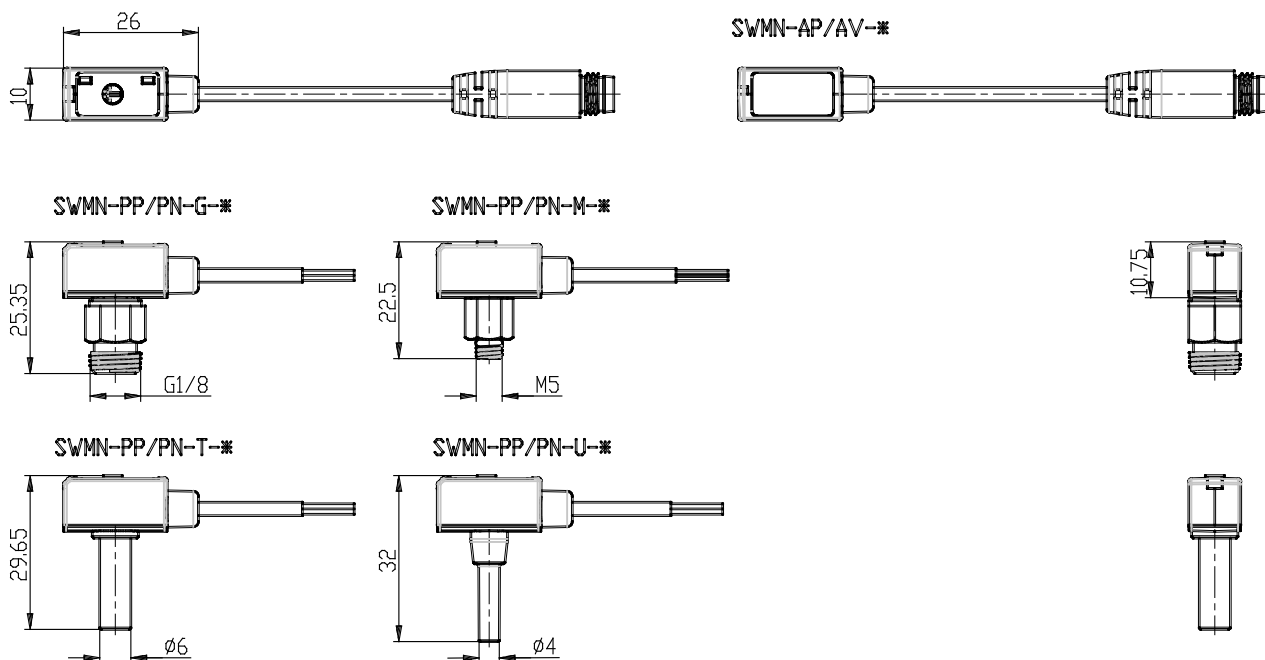

- SWMN series pressure switches

Product code: SWMN-PP-G-2

Datasheet creation date: 10/03/2025 02:40

Check the most updated document online [click here](#)

■ TECHNICAL DATA

- SWMN series pressure switches

Product code: SWMN-PP-G-2

■ DIMENSIONS