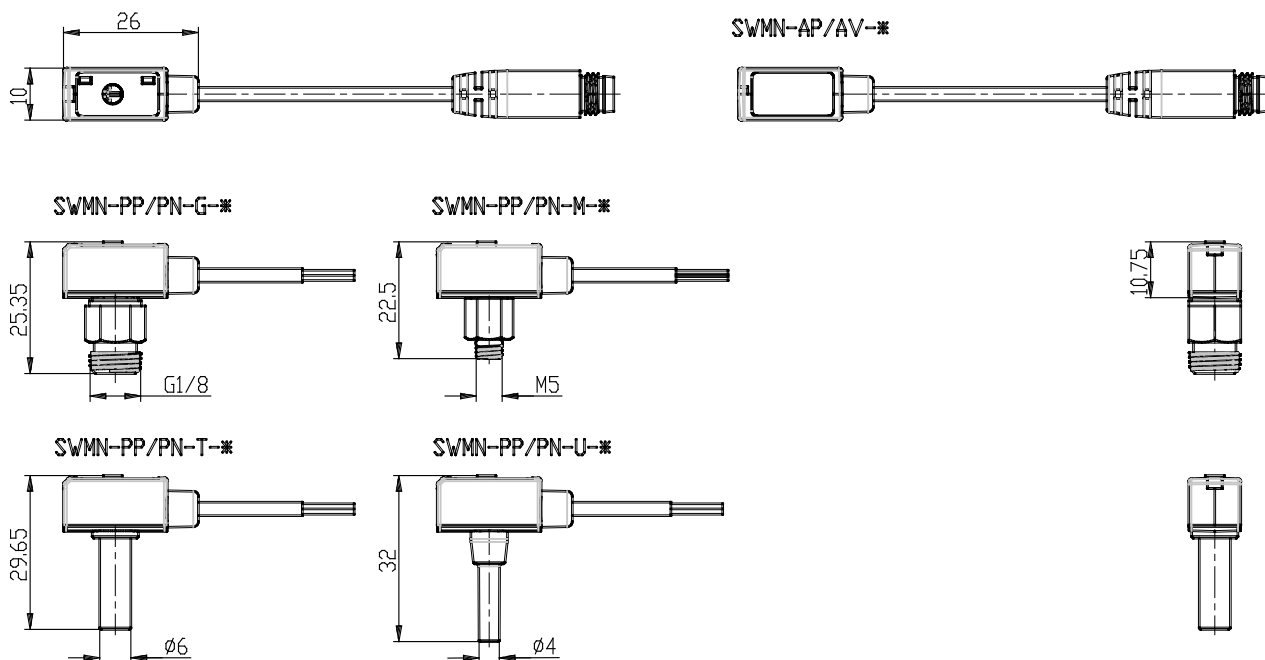

## - SWMN series pressure switches

Product code: SWMN-PP-G-M

Datasheet creation date: 10/03/2025 02:41

Check the most updated document online [click here](#)

### ■ DIMENSIONS