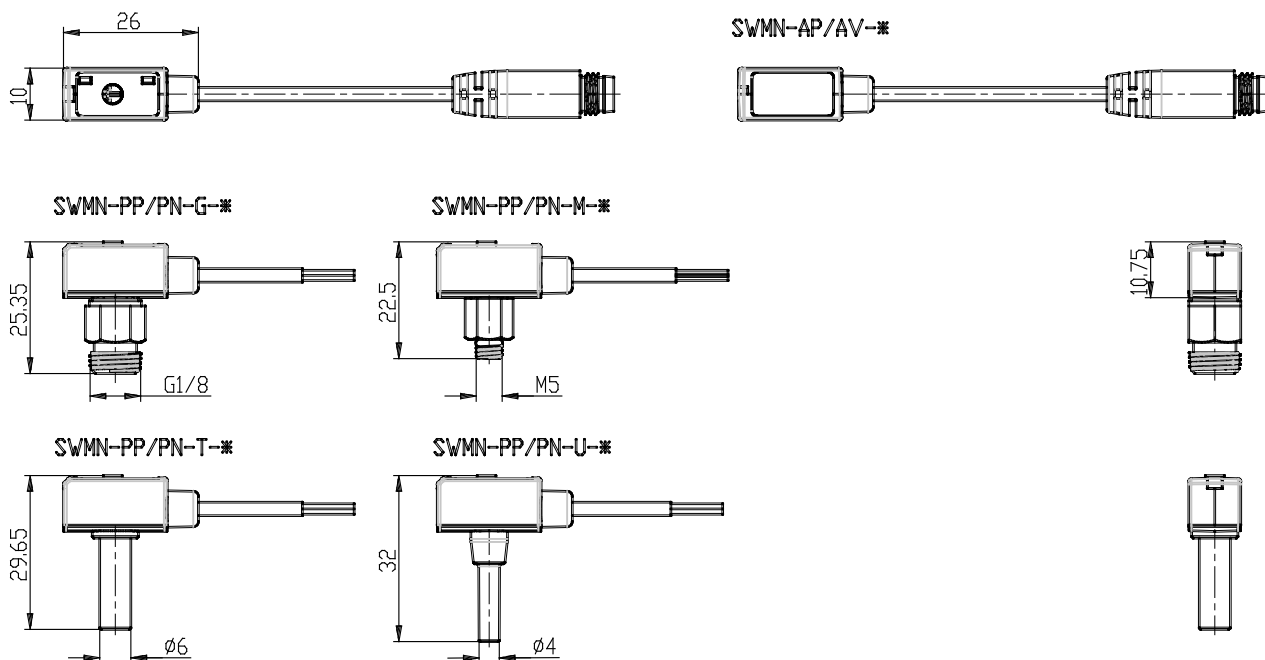

## - SWMN series pressure switches

Product code: SWMN-PP-M-2

Datasheet creation date: 10/03/2025 02:41

Check the most updated document online [click here](#)

### **DIMENSIONS**