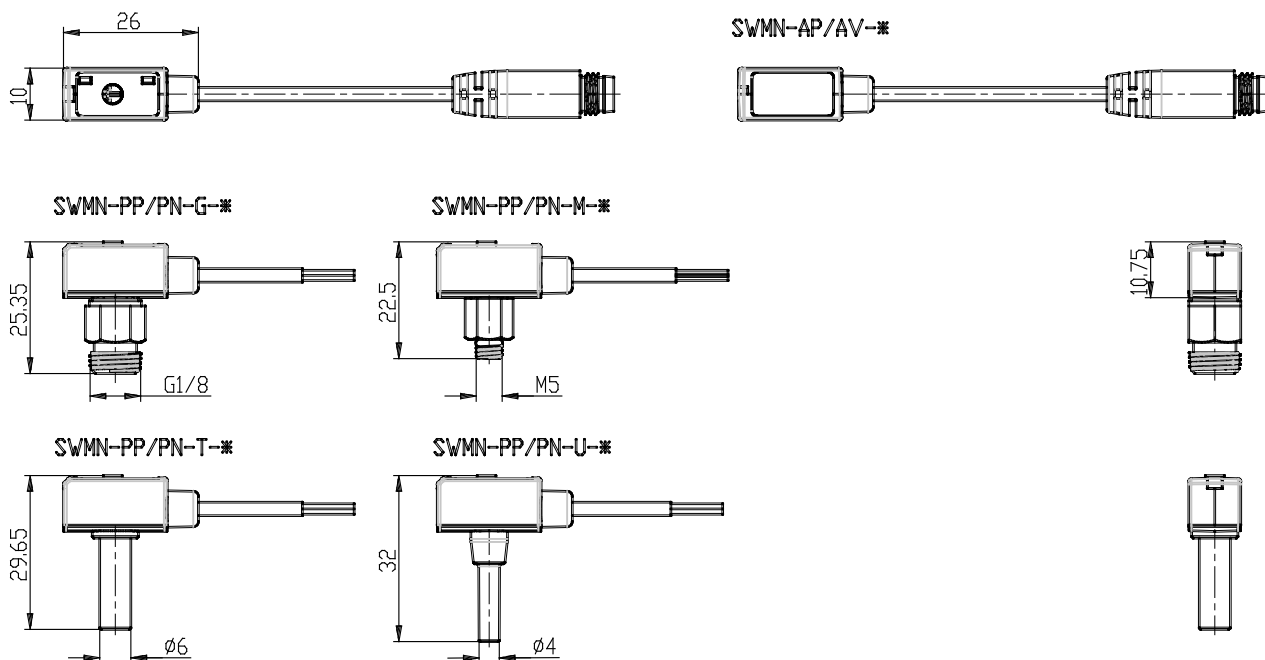

- SWMN series pressure switches

Product code: SWMN-PP-T-2

Datasheet creation date: 10/03/2025 02:41

Check the most updated document online [click here](#)

■ TECHNICAL DATA

- SWMN series pressure switches

Product code: SWMN-PP-T-2

DIMENSIONS