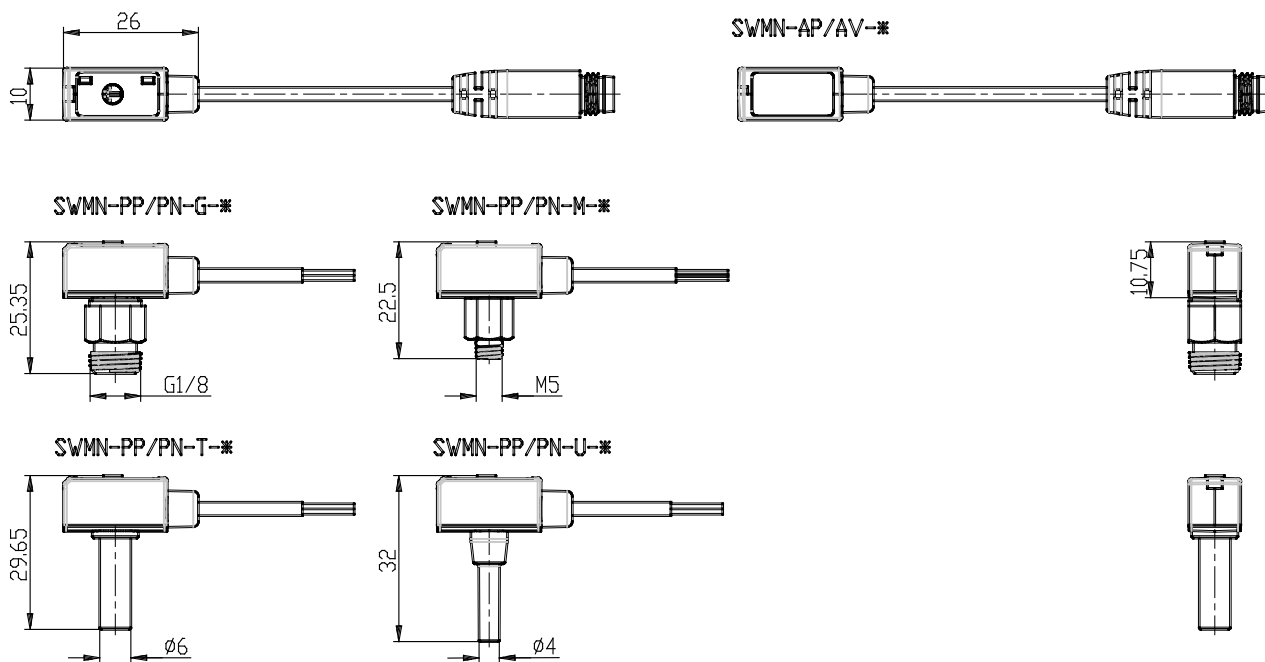

## - SWMN series pressure switches

Product code: SWMN-PP-T-M

Datasheet creation date: 10/03/2025 02:41

Check the most updated document online [click here](#)

### **DIMENSIONS**