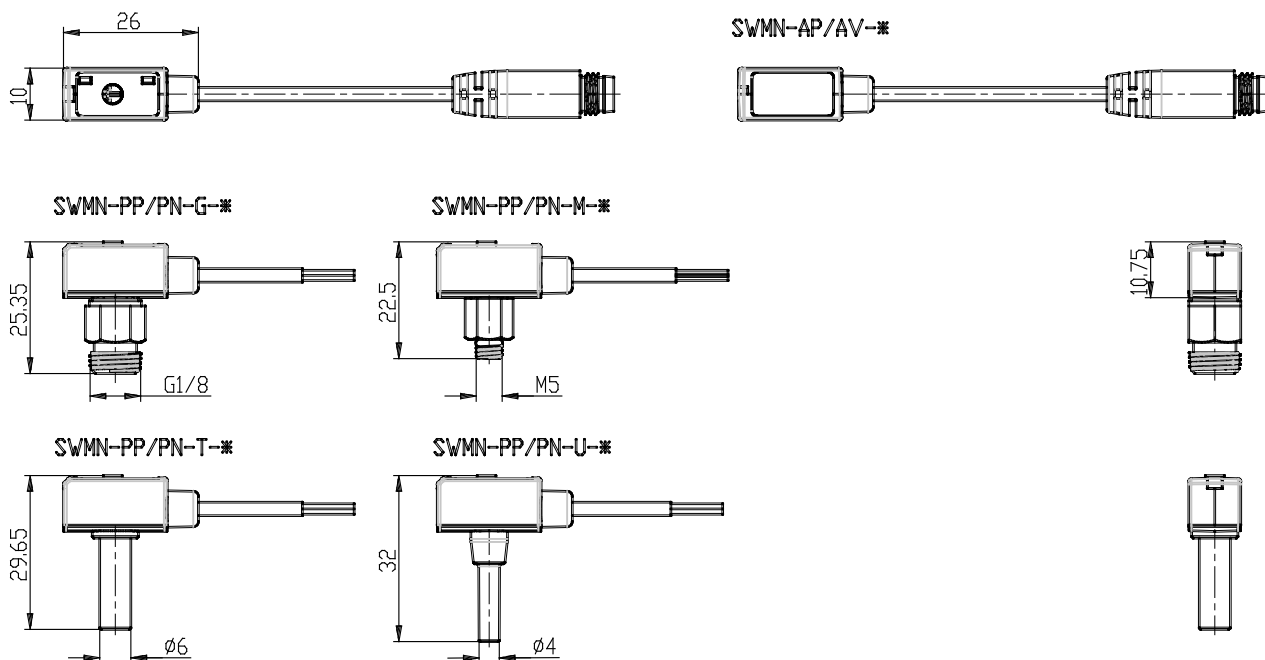

## - SWMN series pressure switches

Product code: SWMN-PP-U-M

Datasheet creation date: 10/03/2025 02:41

Check the most updated document online [click here](#)

### **DIMENSIONS**