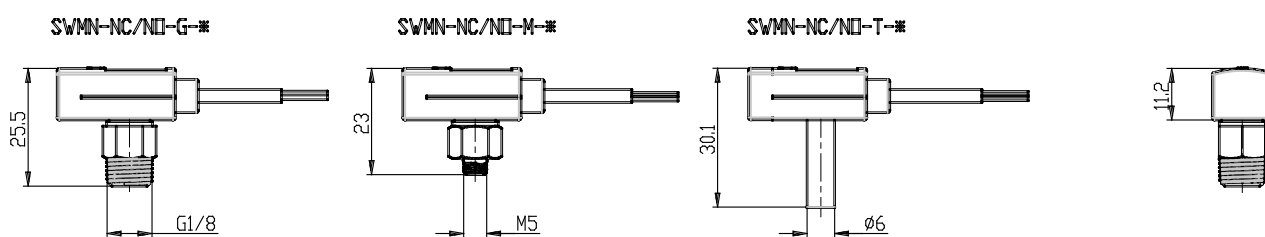

## - SWMN series pressure switches

Product code: SWMS-NC-M-2

Datasheet creation date: 10/03/2025 02:41

Check the most updated document online [click here](#)

### ■ DIMENSIONS