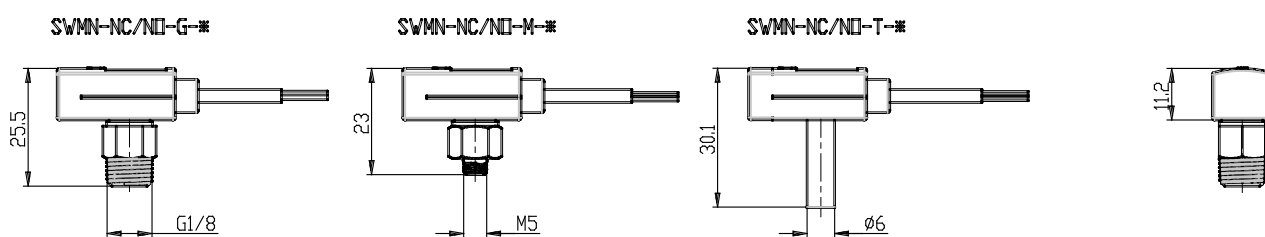

- SWMN series pressure switches

Product code: SWMS-NC-M-M

Datasheet creation date: 10/03/2025 02:41

Check the most updated document online [click here](#)

■ TECHNICAL DATA

- SWMN series pressure switches

Product code: SWMS-NC-M-M

DIMENSIONS