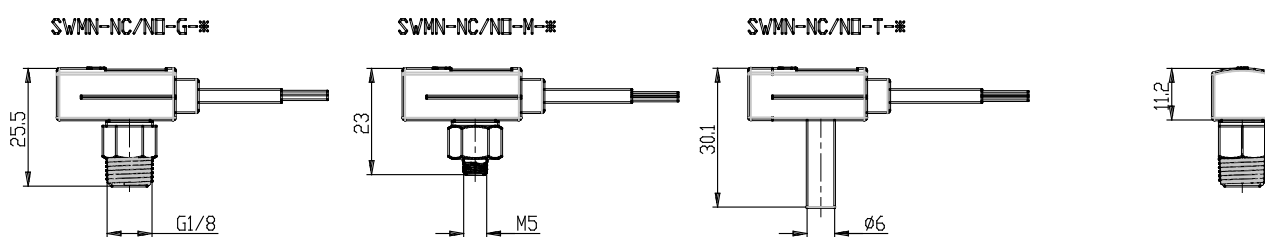

- SWMN series pressure switches

Product code: SWMS-NO-M-2

Datasheet creation date: 10/03/2025 02:41

Check the most updated document online [click here](#)

TECHNICAL DATA

- SWMN series pressure switches

Product code: SWMS-NO-M-2

DIMENSIONS