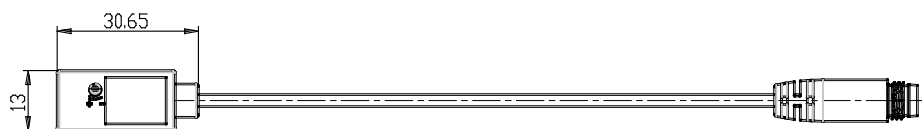

- SWMN series pressure switches

Product code: SWMS-NO-M-2

Datasheet creation date: 10/03/2025 02:41

Check the most updated document online [click here](#)

TECHNICAL DATA

- SWMN series pressure switches

Product code: SWMS-NO-M-2

DIMENSIONS