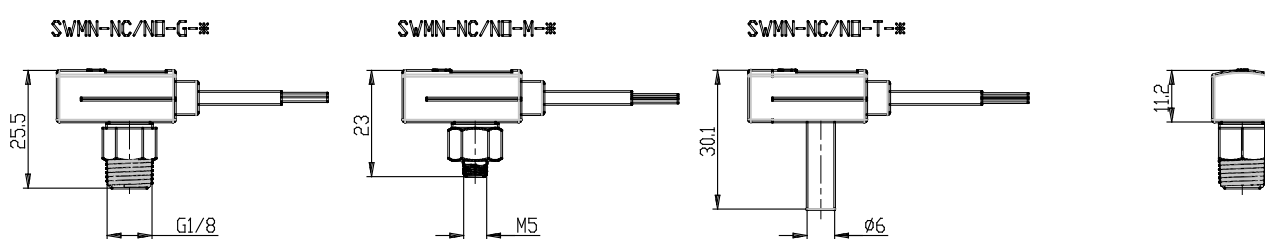

- SWMN series pressure switches

Product code: SWMS-NO-M-M

Datasheet creation date: 10/03/2025 02:41

Check the most updated document online [click here](#)

■ TECHNICAL DATA

- SWMN series pressure switches

Product code: SWMS-NO-M-M

DIMENSIONS