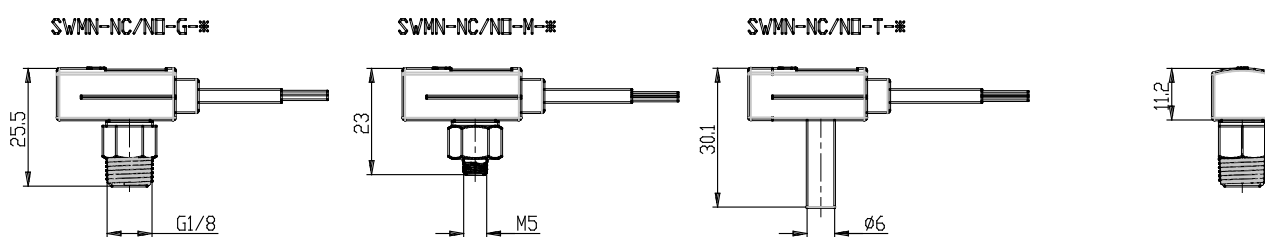

## - SWMN series pressure switches

Product code: SWMS-NO-T-2

Datasheet creation date: 10/03/2025 02:41

Check the most updated document online [click here](#)

### **DIMENSIONS**