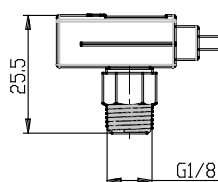

- SWMN series pressure switches

Product code: SWMS-NO-T-M

Datasheet creation date: 10/03/2025 02:41

Check the most updated document online [click here](#)

■ TECHNICAL DATA

- SWMN series pressure switches

Product code: SWMS-NO-T-M

SWMN-NC/NO-G-#

SWMN-NC/NO-M-#

SWMN-NC/NO-T-#

■ DIMENSIONS