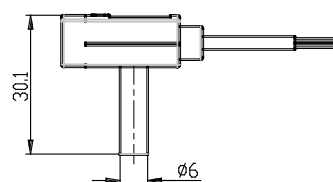

- SWMN series pressure switches

Product code: SWMS-NO-T-M

Datasheet creation date: 10/03/2025 02:41

Check the most updated document online [click here](#)

■ TECHNICAL DATA

- SWMN series pressure switches

Product code: SWMS-NO-T-M

SWMN-NC/NO-G-#

SWMN-NC/NO-M-#

SWMN-NC/NO-T-#

■ DIMENSIONS