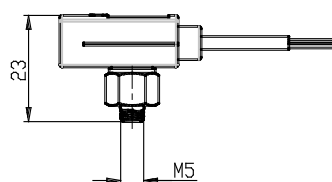

- SWMN series pressure switches

Product code: SWMS-NO-T-M

Datasheet creation date: 10/03/2025 02:41

Check the most updated document online [click here](#)

■ TECHNICAL DATA

- SWMN series pressure switches

Product code: SWMS-NO-T-M

SWMN-NC/NO-G-#

SWMN-NC/NO-M-#

SWMN-NC/NO-T-#

■ DIMENSIONS