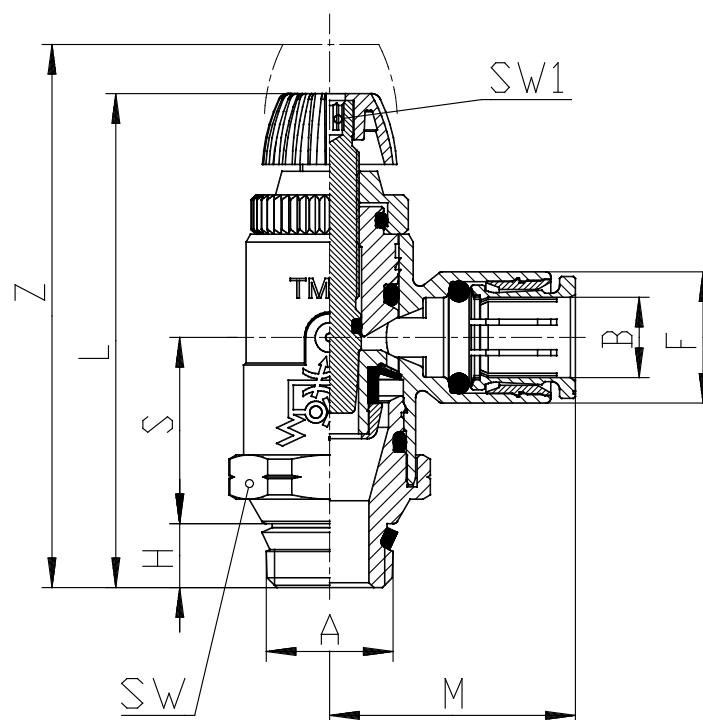

## - Valves series TMCU

Product code: TMCU 04-02

Datasheet creation date: 10/03/2025 12:17

Check the most updated document online [click here](#)

### TECHNICAL DATA

Mod.	TMCU 04-02
------	------------

## - Valves series TMCU

Product code: TMCU 04-02

### DIMENSIONS

<b>A (mm)</b>	1/8
<b>B (NPTF) (INCH)</b>	1/4
<b>F (INCH)</b>	0.453
<b>H (INCH)</b>	0.197
<b>L (INCH)</b>	1.654
<b>M (INCH)</b>	0.846
<b>S (INCH)</b>	0.709
<b>SW (INCH)</b>	0.630
<b>SW1 (INCH)</b>	0.059
<b>Z (INCH)</b>	1.929