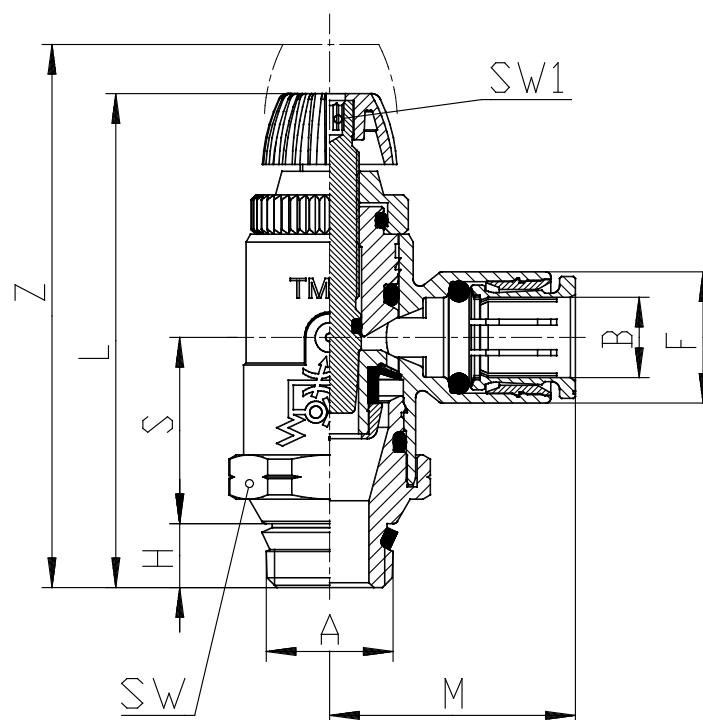

## - Valves series TMCU

Product code: TMCU 05-06

Datasheet creation date: 10/03/2025 12:17

Check the most updated document online [click here](#)

### TECHNICAL DATA

Mod.	TMCU 05-06
------	------------

## - Valves series TMCU

Product code: TMCU 05-06

### ■ DIMENSIONS

<b>A (mm)</b>	3/8
<b>B (NPTF) (INCH)</b>	5/16
<b>F (INCH)</b>	0.531
<b>H (INCH)</b>	0.295
<b>L (INCH)</b>	1.929
<b>M (INCH)</b>	0.984
<b>S (INCH)</b>	0.748
<b>SW (INCH)</b>	0.748
<b>SW1 (INCH)</b>	0.098
<b>Z (INCH)</b>	2.205