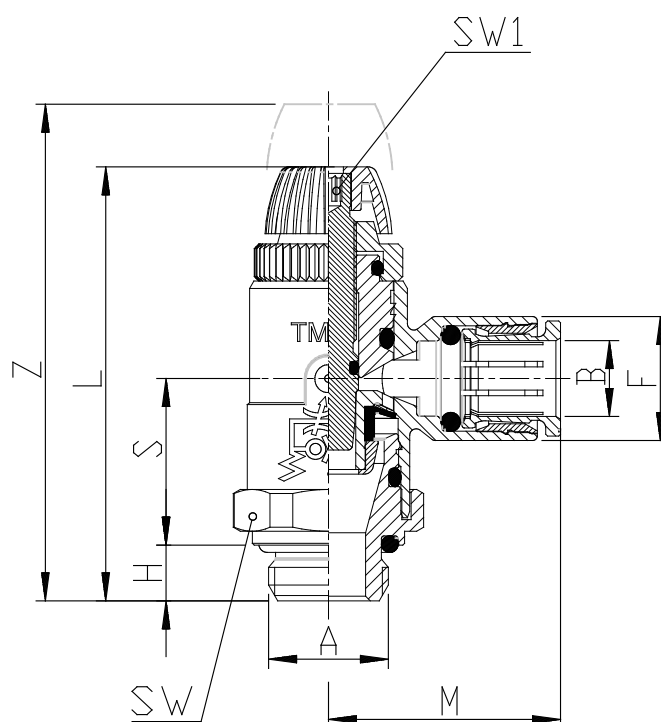

Valves - Series TMCU

Product code: TMCU 978-3/8-10

Datasheet creation date: 10/03/2025 12:18

Check the most updated document online [click here](#)

TECHNICAL DATA

Mod.	TMCU 978-3/8-10
------	-----------------

Valves - Series TMCU

Product code: TMCU 978-3/8-10

DIMENSIONS

A (mm)	G3/8
B (mm)	10
F (mm)	16.0
H (mm)	7
L (mm)	49.0
M (mm)	29.0
S (mm)	17.0
SW (mm)	25
SW1 (mm)	2.5
Z (mm)	57.5