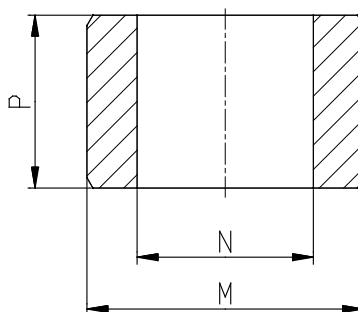

Centering ring - Mod. TR-CG

Product code: TR-CG-08

Datasheet creation date: 20/05/2026 08:20

Check the most updated document online [click here](#)

TECHNICAL DATA

Mod.	TR-CG-08
------	----------

Centering ring - Mod. TR-CG

Product code: TR-CG-08

■ DIMENSIONS

Ø M (mm)	8
Ø N (mm)	5.1
P (mm)	5.0