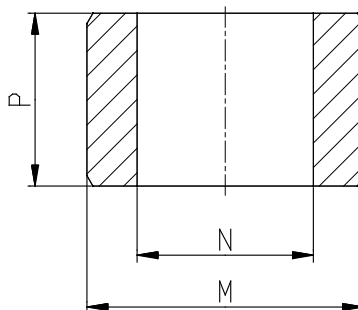

Centering ring - Mod. TR-CG

Product code: TR-CG-10

Datasheet creation date: 20/05/2026 08:25

Check the most updated document online [click here](#)

TECHNICAL DATA

Mod.	TR-CG-10
------	----------

Centering ring - Mod. TR-CG

Product code: TR-CG-10

DIMENSIONS

Ø M (mm)	10
Ø N (mm)	6.1
P (mm)	6.0