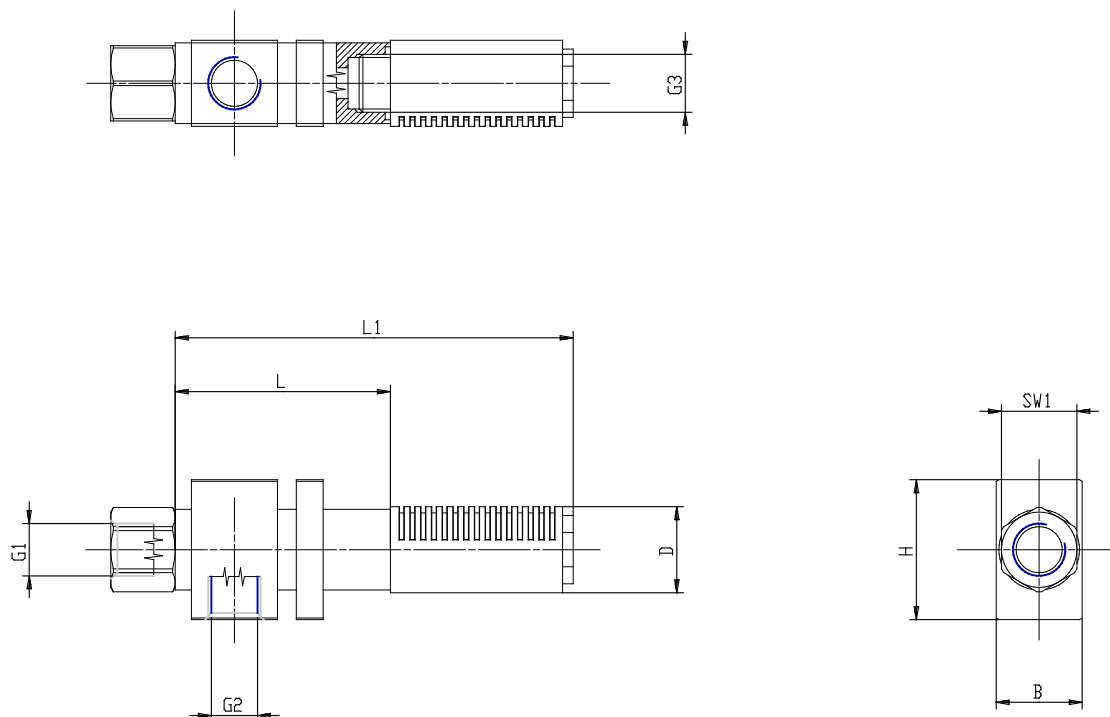

## Basics ejectors - Series VEB

Product code: VEB-20H

Datasheet creation date: 10/03/2025 00:22

Check the most updated document online [click here](#)

### TECHNICAL DATA

Mod.	VEB-20H
------	---------

## Basics ejectors - Series VEB

Product code: VEB-20H

### DIMENSIONS

<b>B (mm)</b>	26
<b>D (mm)</b>	20
<b>G1</b>	G1/4
<b>G2</b>	G1/4
<b>G3</b>	G3/8
<b>H (mm)</b>	38
<b>L (mm)</b>	90
<b>L1 (mm)</b>	146
<b>SW1 (mm)</b>	17