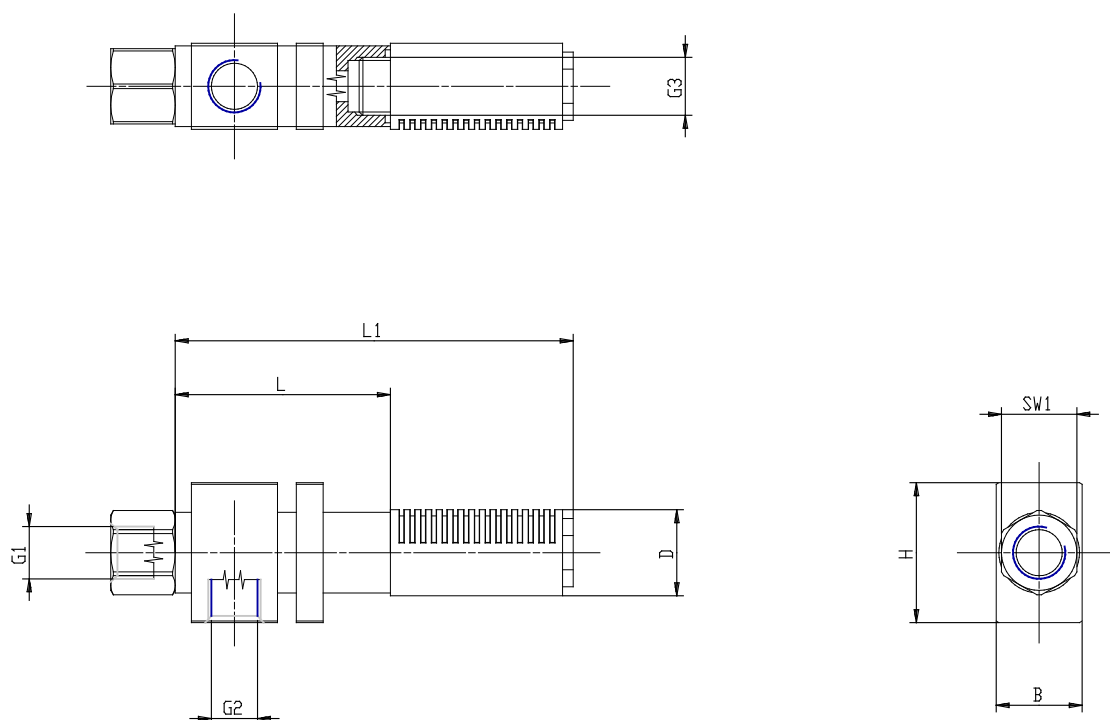

## Basics ejectors - Series VEB

Product code: VEB-20L

Datasheet creation date: 10/03/2025 00:22

Check the most updated document online [click here](#)

### TECHNICAL DATA

Mod.	VEB-20L
------	---------

## Basics ejectors - Series VEB

Product code: VEB-20L

### DIMENSIONS

<b>B (mm)</b>	26
<b>D (mm)</b>	20
<b>G1</b>	G1/4
<b>G2</b>	G1/4
<b>G3</b>	G3/8
<b>H (mm)</b>	38
<b>L (mm)</b>	90
<b>L1 (mm)</b>	146
<b>SW1 (mm)</b>	17