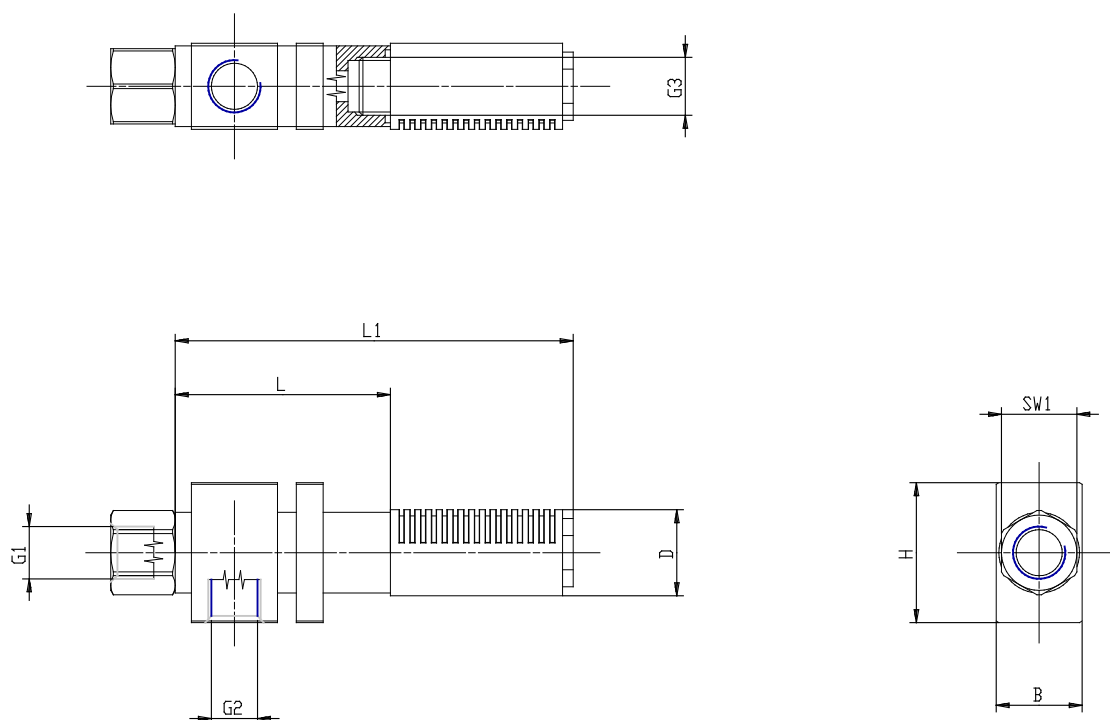

## Basics ejectors - Series VEB

Product code: VEB-25L

Datasheet creation date: 10/03/2025 00:23

Check the most updated document online [click here](#)

### TECHNICAL DATA

Mod.	VEB-25L
------	---------

## Basics ejectors - Series VEB

Product code: VEB-25L

### DIMENSIONS

<b>B (mm)</b>	32
<b>D (mm)</b>	28
<b>G1</b>	G3/8
<b>G2</b>	G1/2
<b>G3</b>	G1/2
<b>H (mm)</b>	50
<b>L (mm)</b>	117
<b>L1 (mm)</b>	180
<b>SW1 (mm)</b>	22