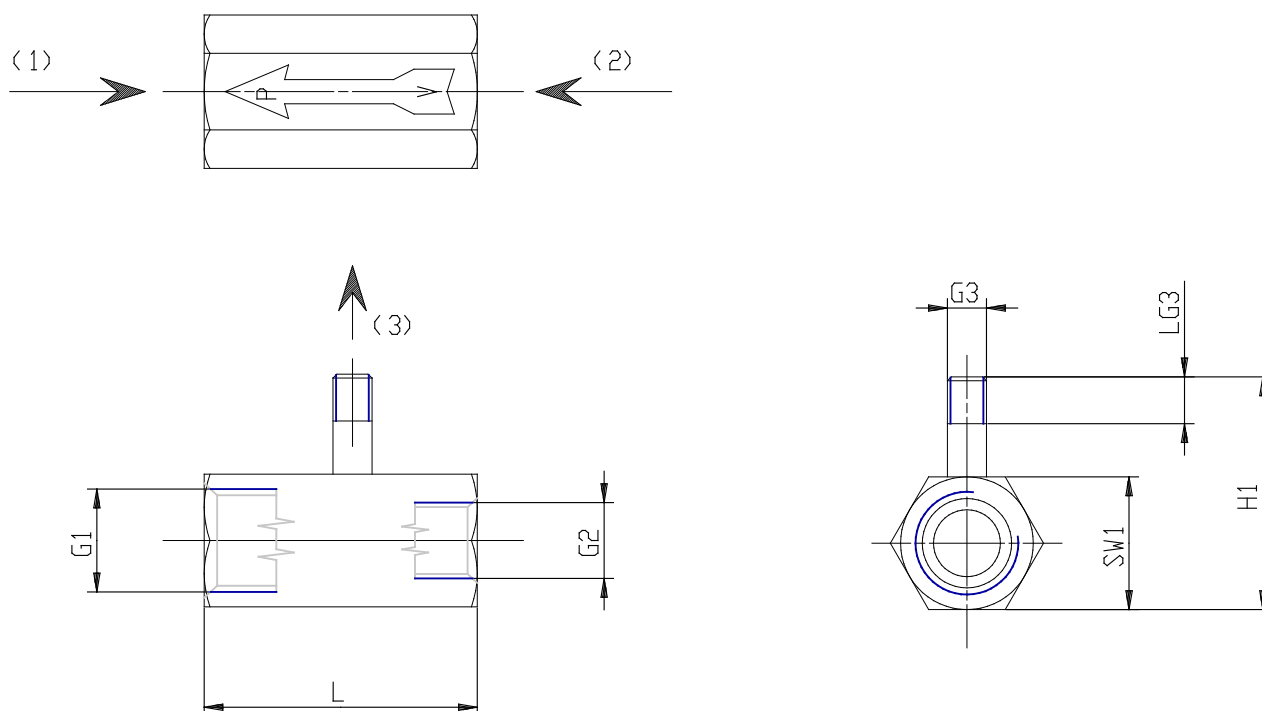

Inline ejectors - Series VED

Product code: VED-05

Datasheet creation date: 10/03/2025 00:26

Check the most updated document online [click here](#)

TECHNICAL DATA

Mod.	VED-05
------	--------

Inline ejectors - Series VED

Product code: VED-05

DIMENSIONS

G1	G1/4
G2	G1/8
G3	M5
H1 (mm)	29.8
L (mm)	35
LG3 (mm)	5
SW1 (mm)	17