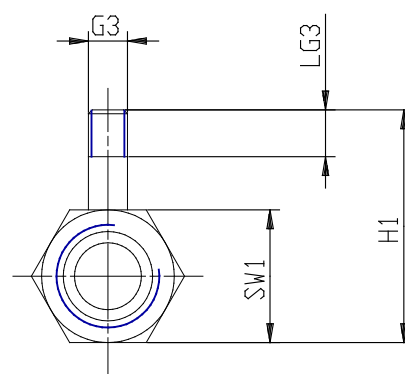

Inline ejectors - Series VED

Product code: VED-07

Datasheet creation date: 10/03/2025 00:26

Check the most updated document online [click here](#)

TECHNICAL DATA

Mod.	VED-07
------	--------

Inline ejectors - Series VED

Product code: VED-07

DIMENSIONS

G1	G1/4
G2	G1/8
G3	M5
H1 (mm)	29.8
L (mm)	35
LG3 (mm)	5
SW1 (mm)	17