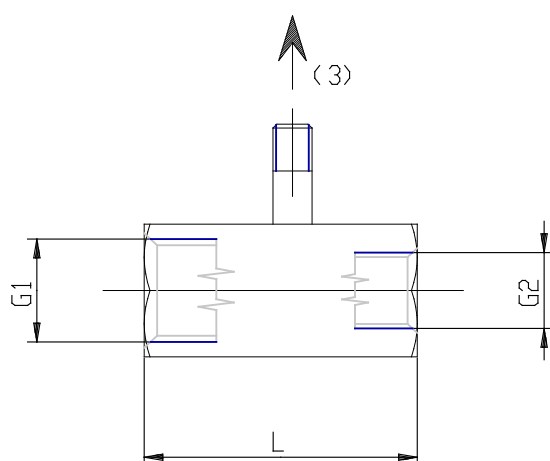

Inline ejectors - Series VED

Product code: VED-07

Datasheet creation date: 10/03/2025 00:26

Check the most updated document online [click here](#)

TECHNICAL DATA

Mod.	VED-07
------	--------

Inline ejectors - Series VED

Product code: VED-07

DIMENSIONS

G1	G1/4
G2	G1/8
G3	M5
H1 (mm)	29.8
L (mm)	35
LG3 (mm)	5
SW1 (mm)	17