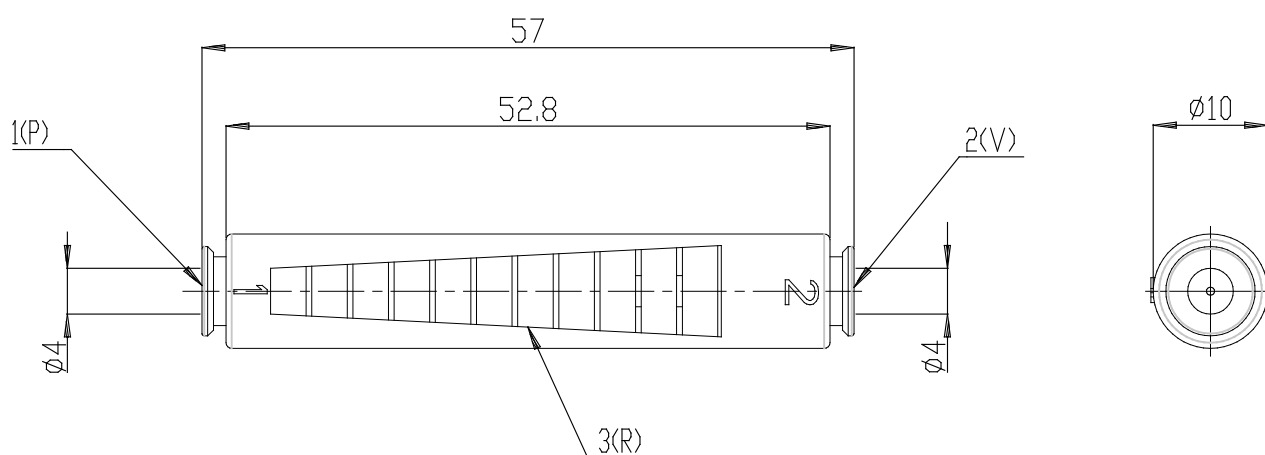

## Inline ejectors - Series VEDL

Product code: VEDL-05-T1

Datasheet creation date: 10/03/2025 00:26

Check the most updated document online [click here](#)

### TECHNICAL DATA

Mod.	VEDL-05-T1
------	------------

## Inline ejectors - Series VEDL

Product code: VEDL-05-T1

### **DIMENSIONS**

Mod.	VEDL-05-T1
------	------------